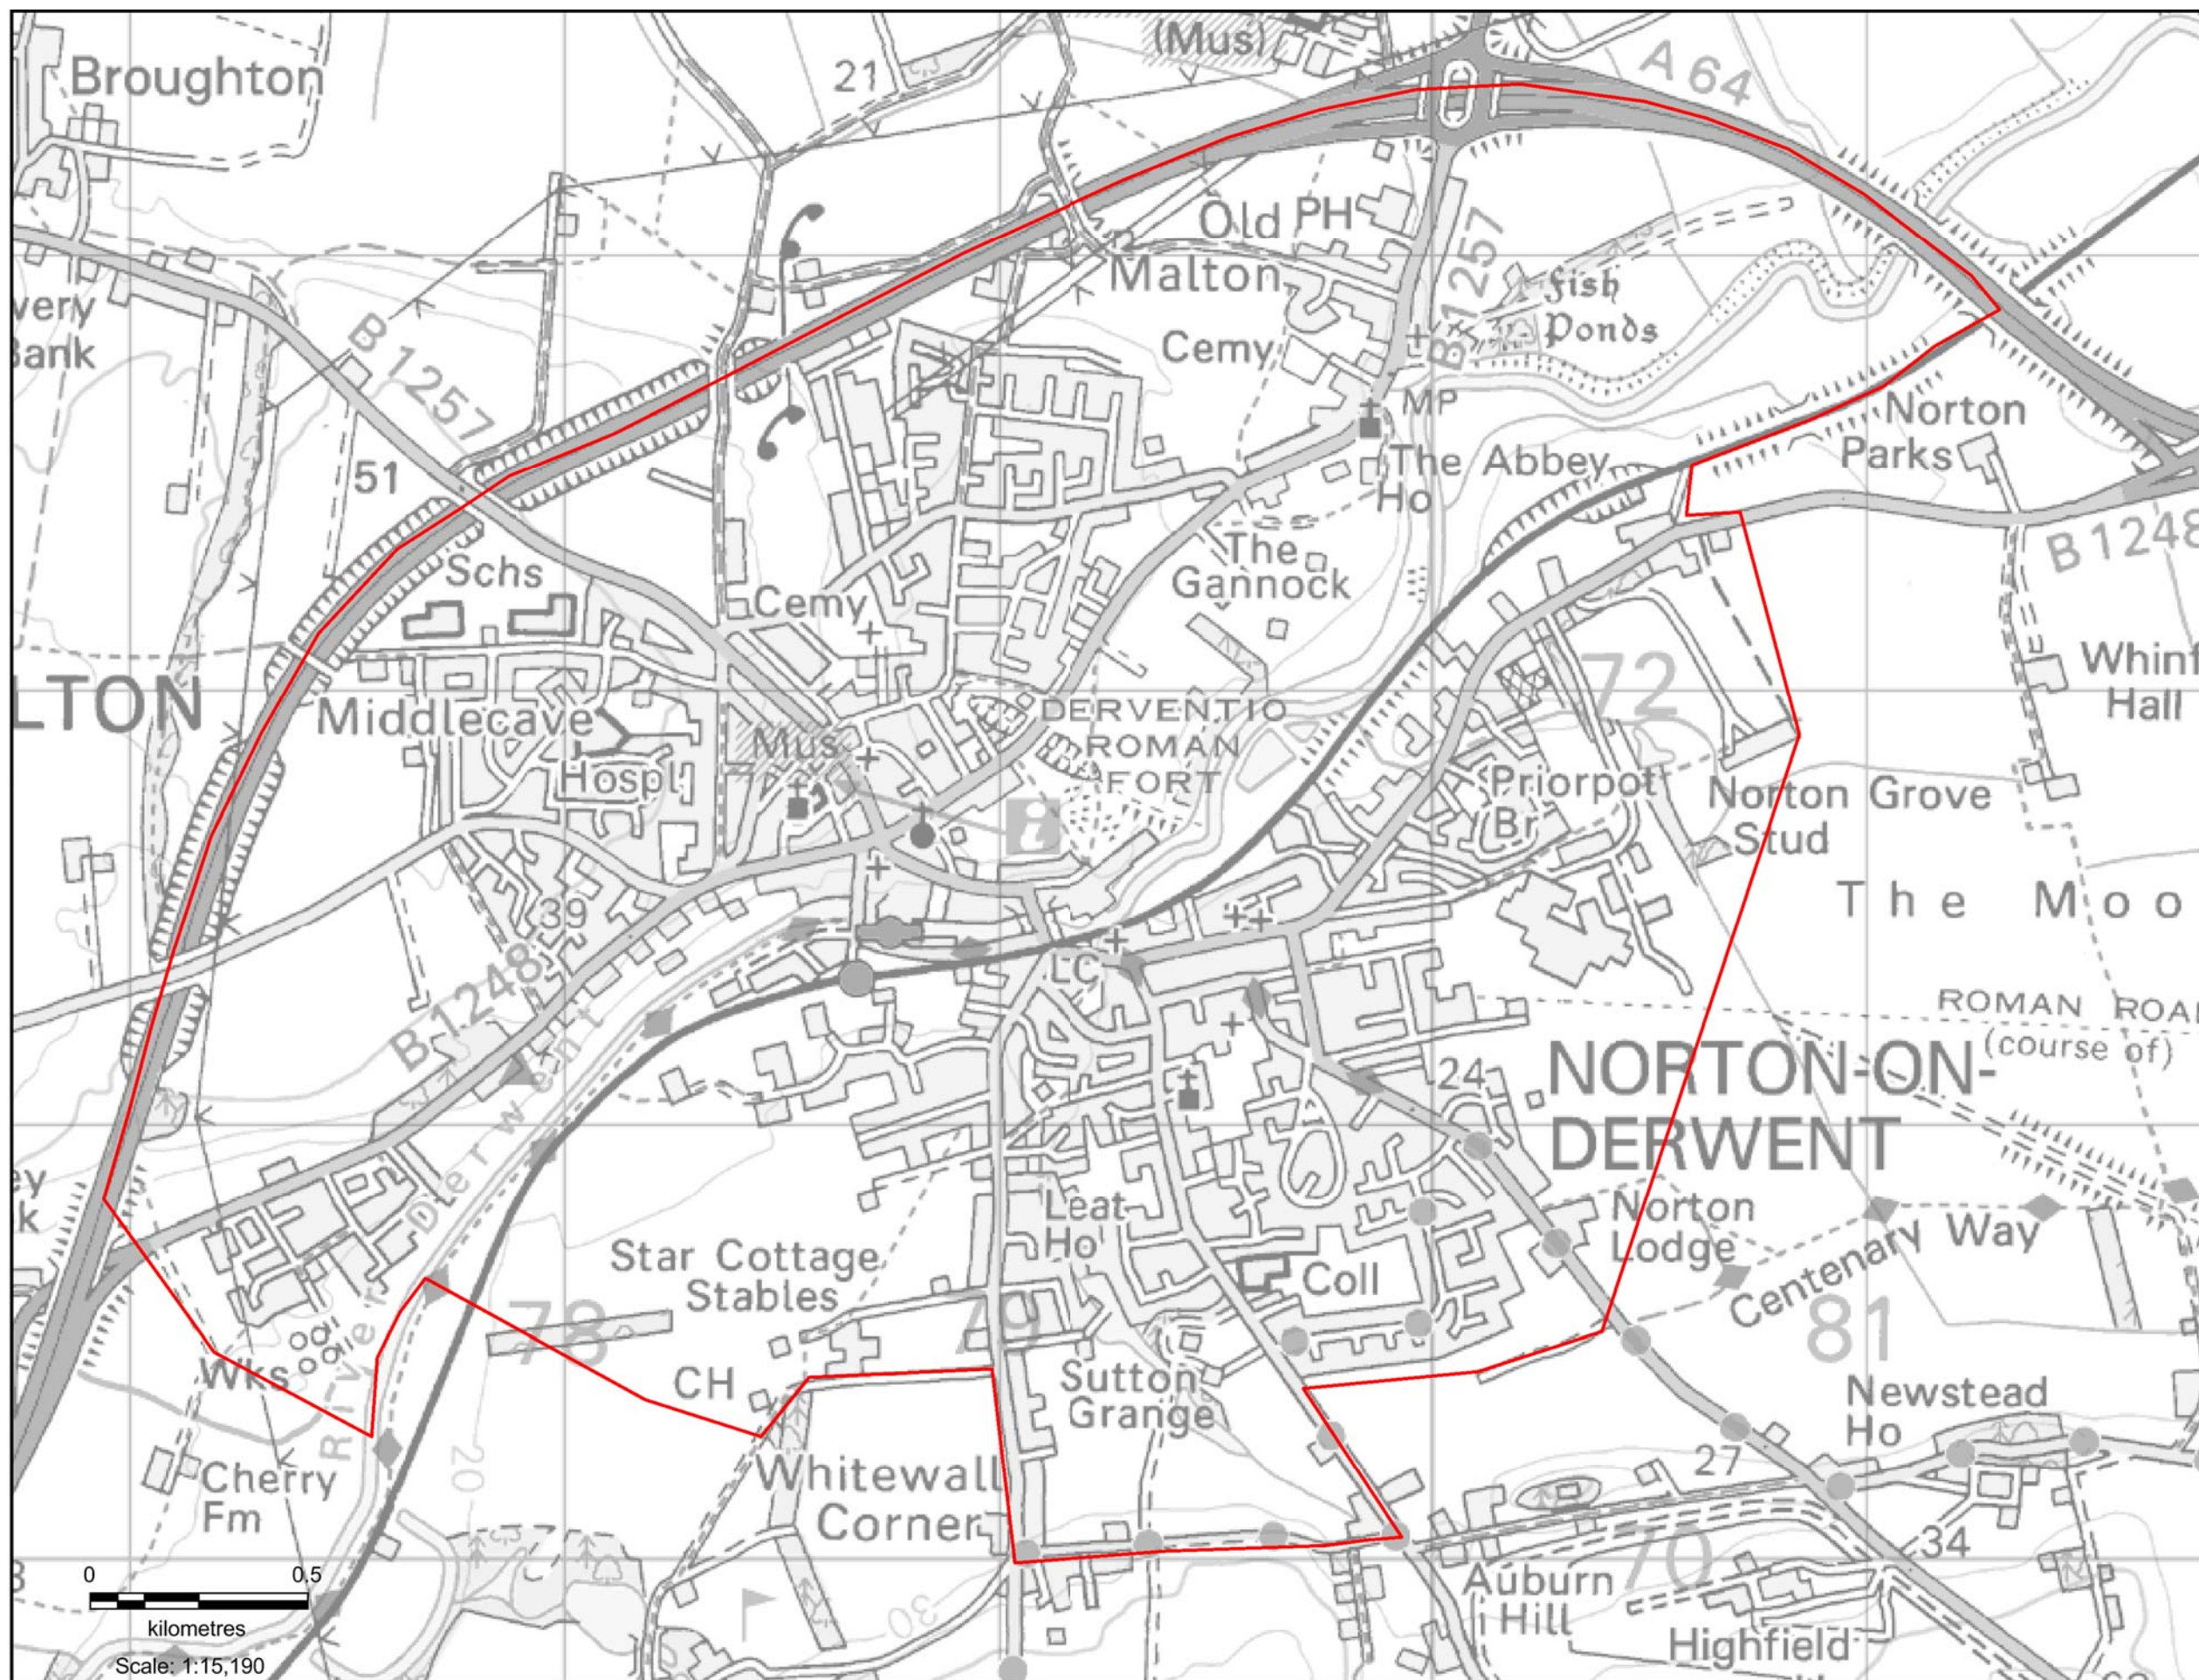

# Malton & Norton Non-Controlled Area

Non-Controlled Area

0 0.5  
kilometres  
Scale: 1:15,190

Produced by Goetz Gerstenberger, Information Analyst  
FHS, NHS England, North Yorkshire and Humber AT  
Contains Ordnance Survey data  
© Crown copyright and database right 2014  
Ordnance Survey licence number 100053598  
© Contains National Statistics data  
© Crown copyright and database right 2014  
Contains Royal Mail data  
© Royal Mail copyright and database right 2014