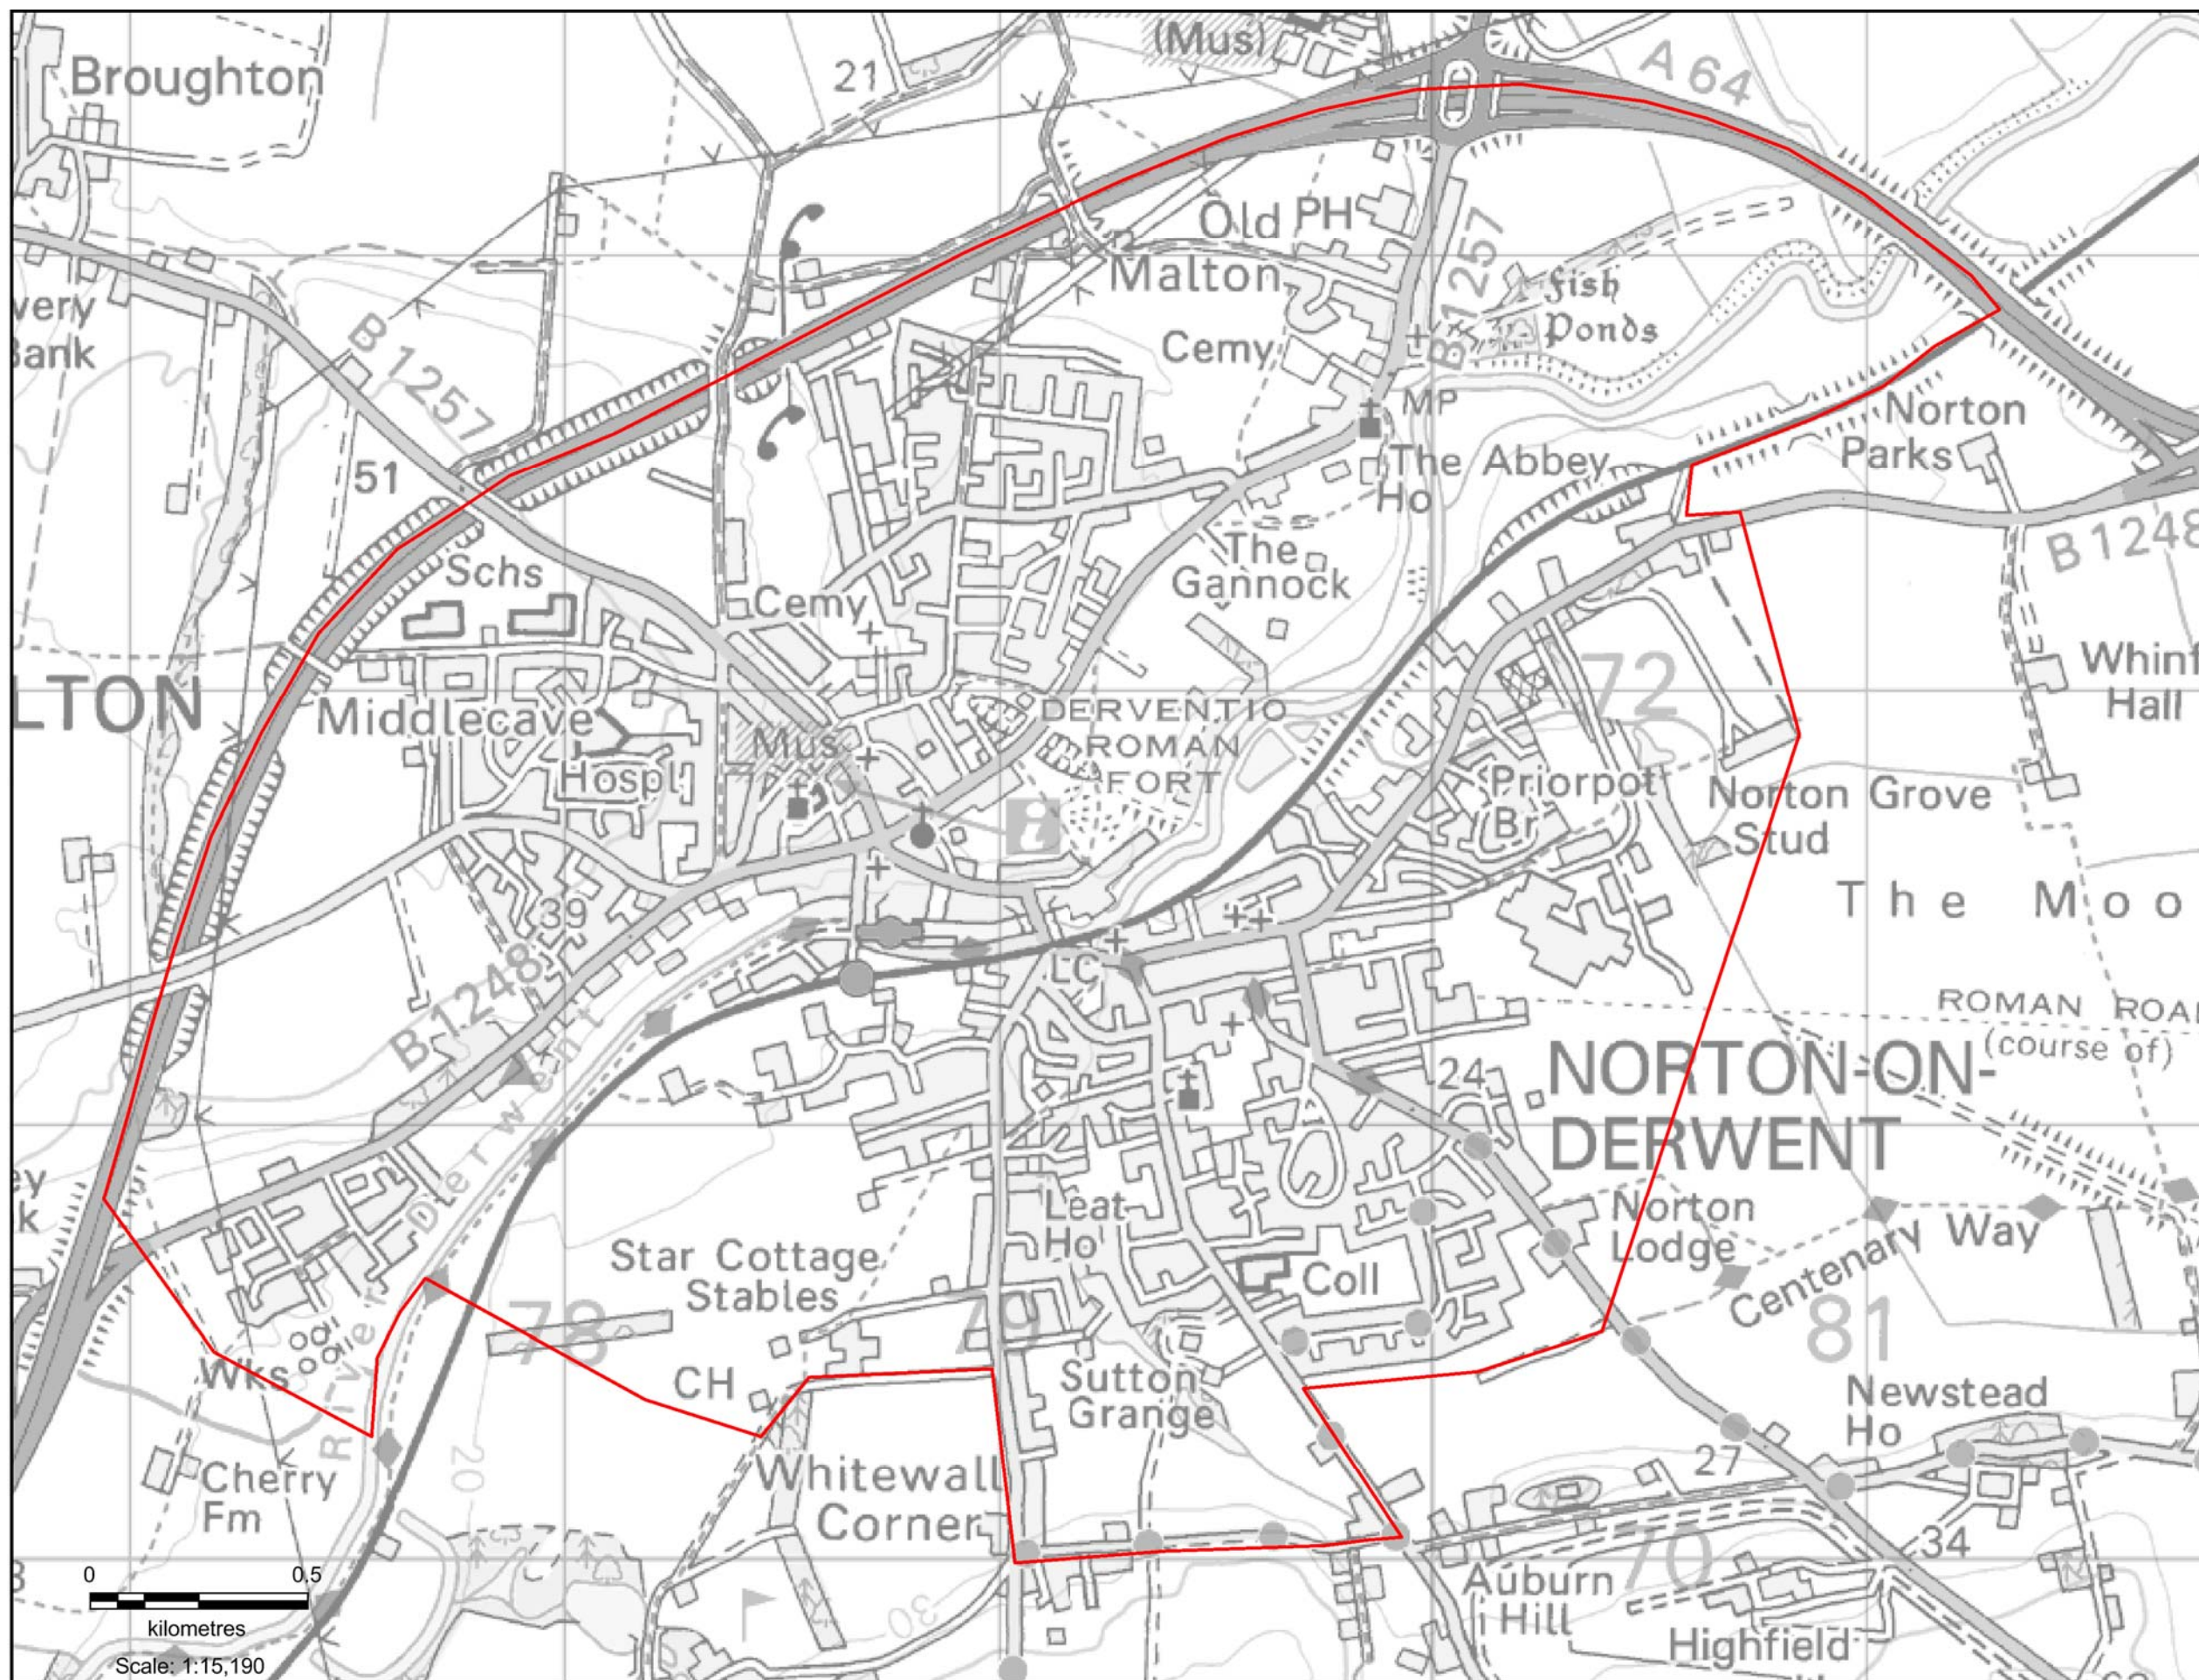

# Malton & Norton Non-Controlled Area

Non-Controlled Area

Produced by Goetz Gerstenberger, Information Analyst  
 FHS, NHS England, North Yorkshire and Humber AT  
 Contains Ordnance Survey data  
 © Crown copyright and database right 2014  
 Ordnance Survey licence number 100053598  
 © Contains National Statistics data  
 © Crown copyright and database right 2014  
 Contains Royal Mail data  
 © Royal Mail copyright and database right 2014