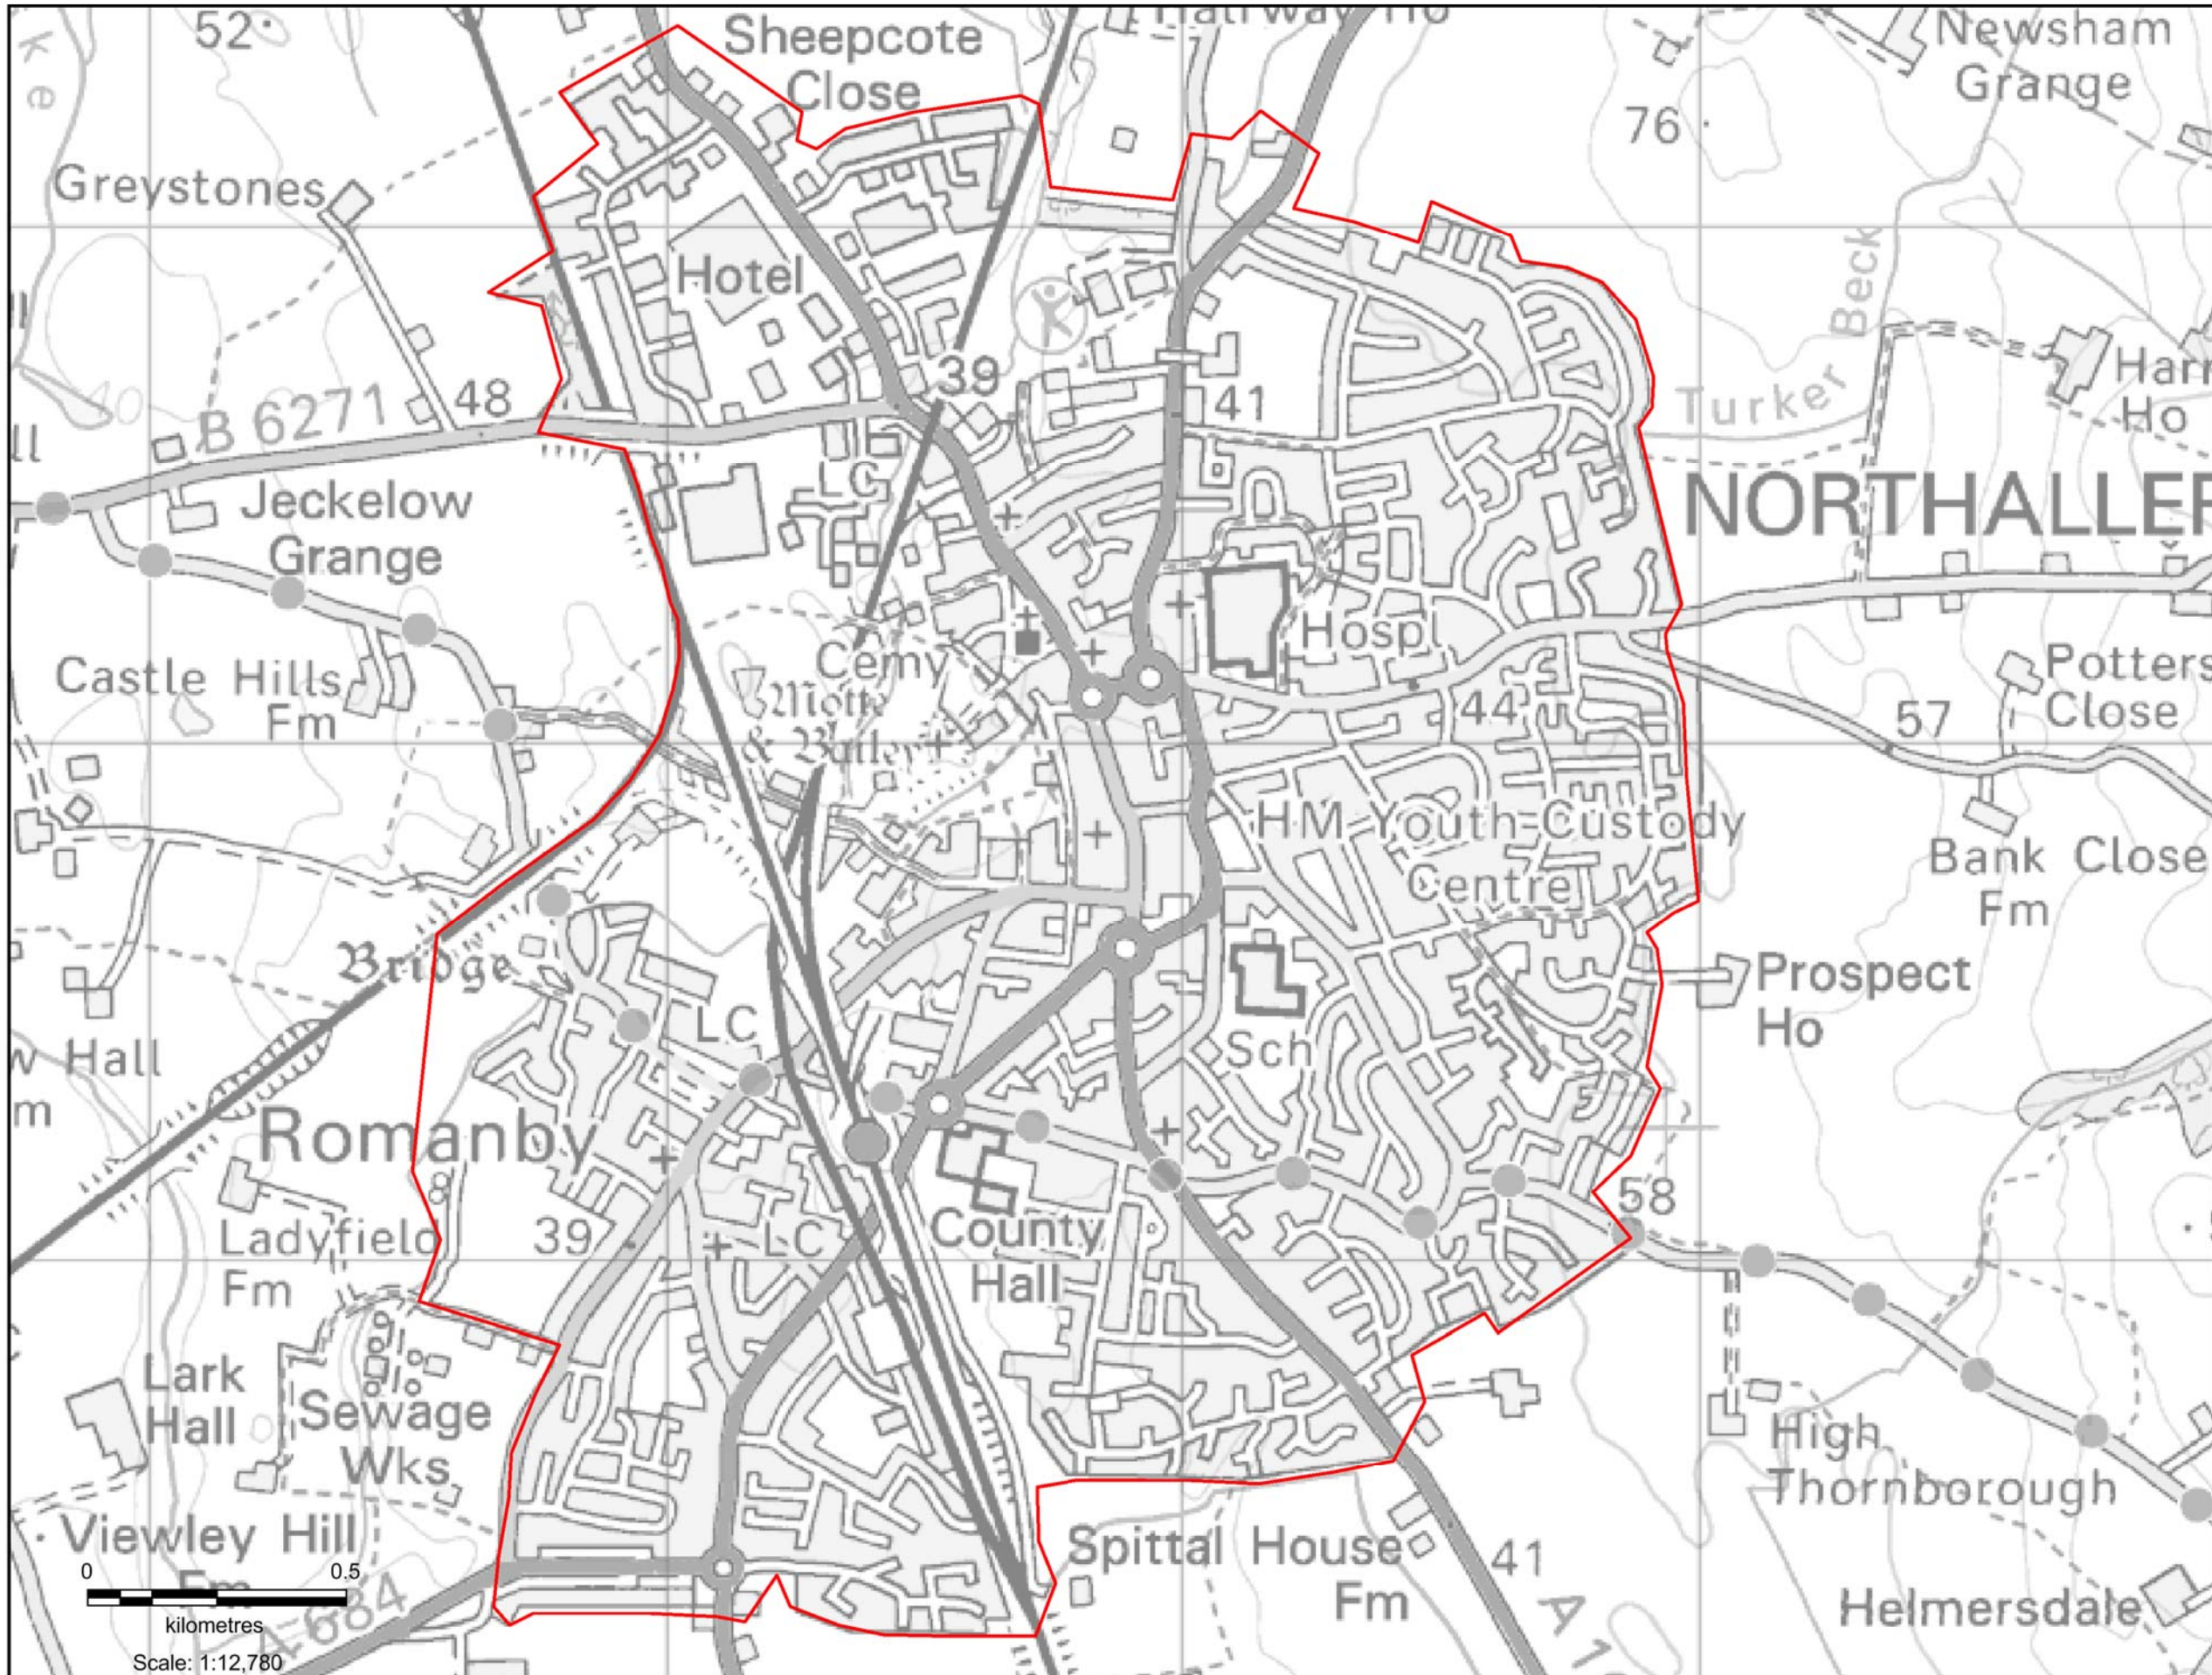

Northallerton Non-Controlled Area

Non-Controlled Area

Produced by Goetz Gerstenberger, Information Analyst
FHS, NHS England, North Yorkshire and Humber AT
Contains Ordnance Survey data
© Crown copyright and database right 2014
Ordnance Survey licence number 100053598
Contains National Statistics data
© Crown copyright and database right 2014
Contains Royal Mail data
© Royal Mail copyright and database right 2014