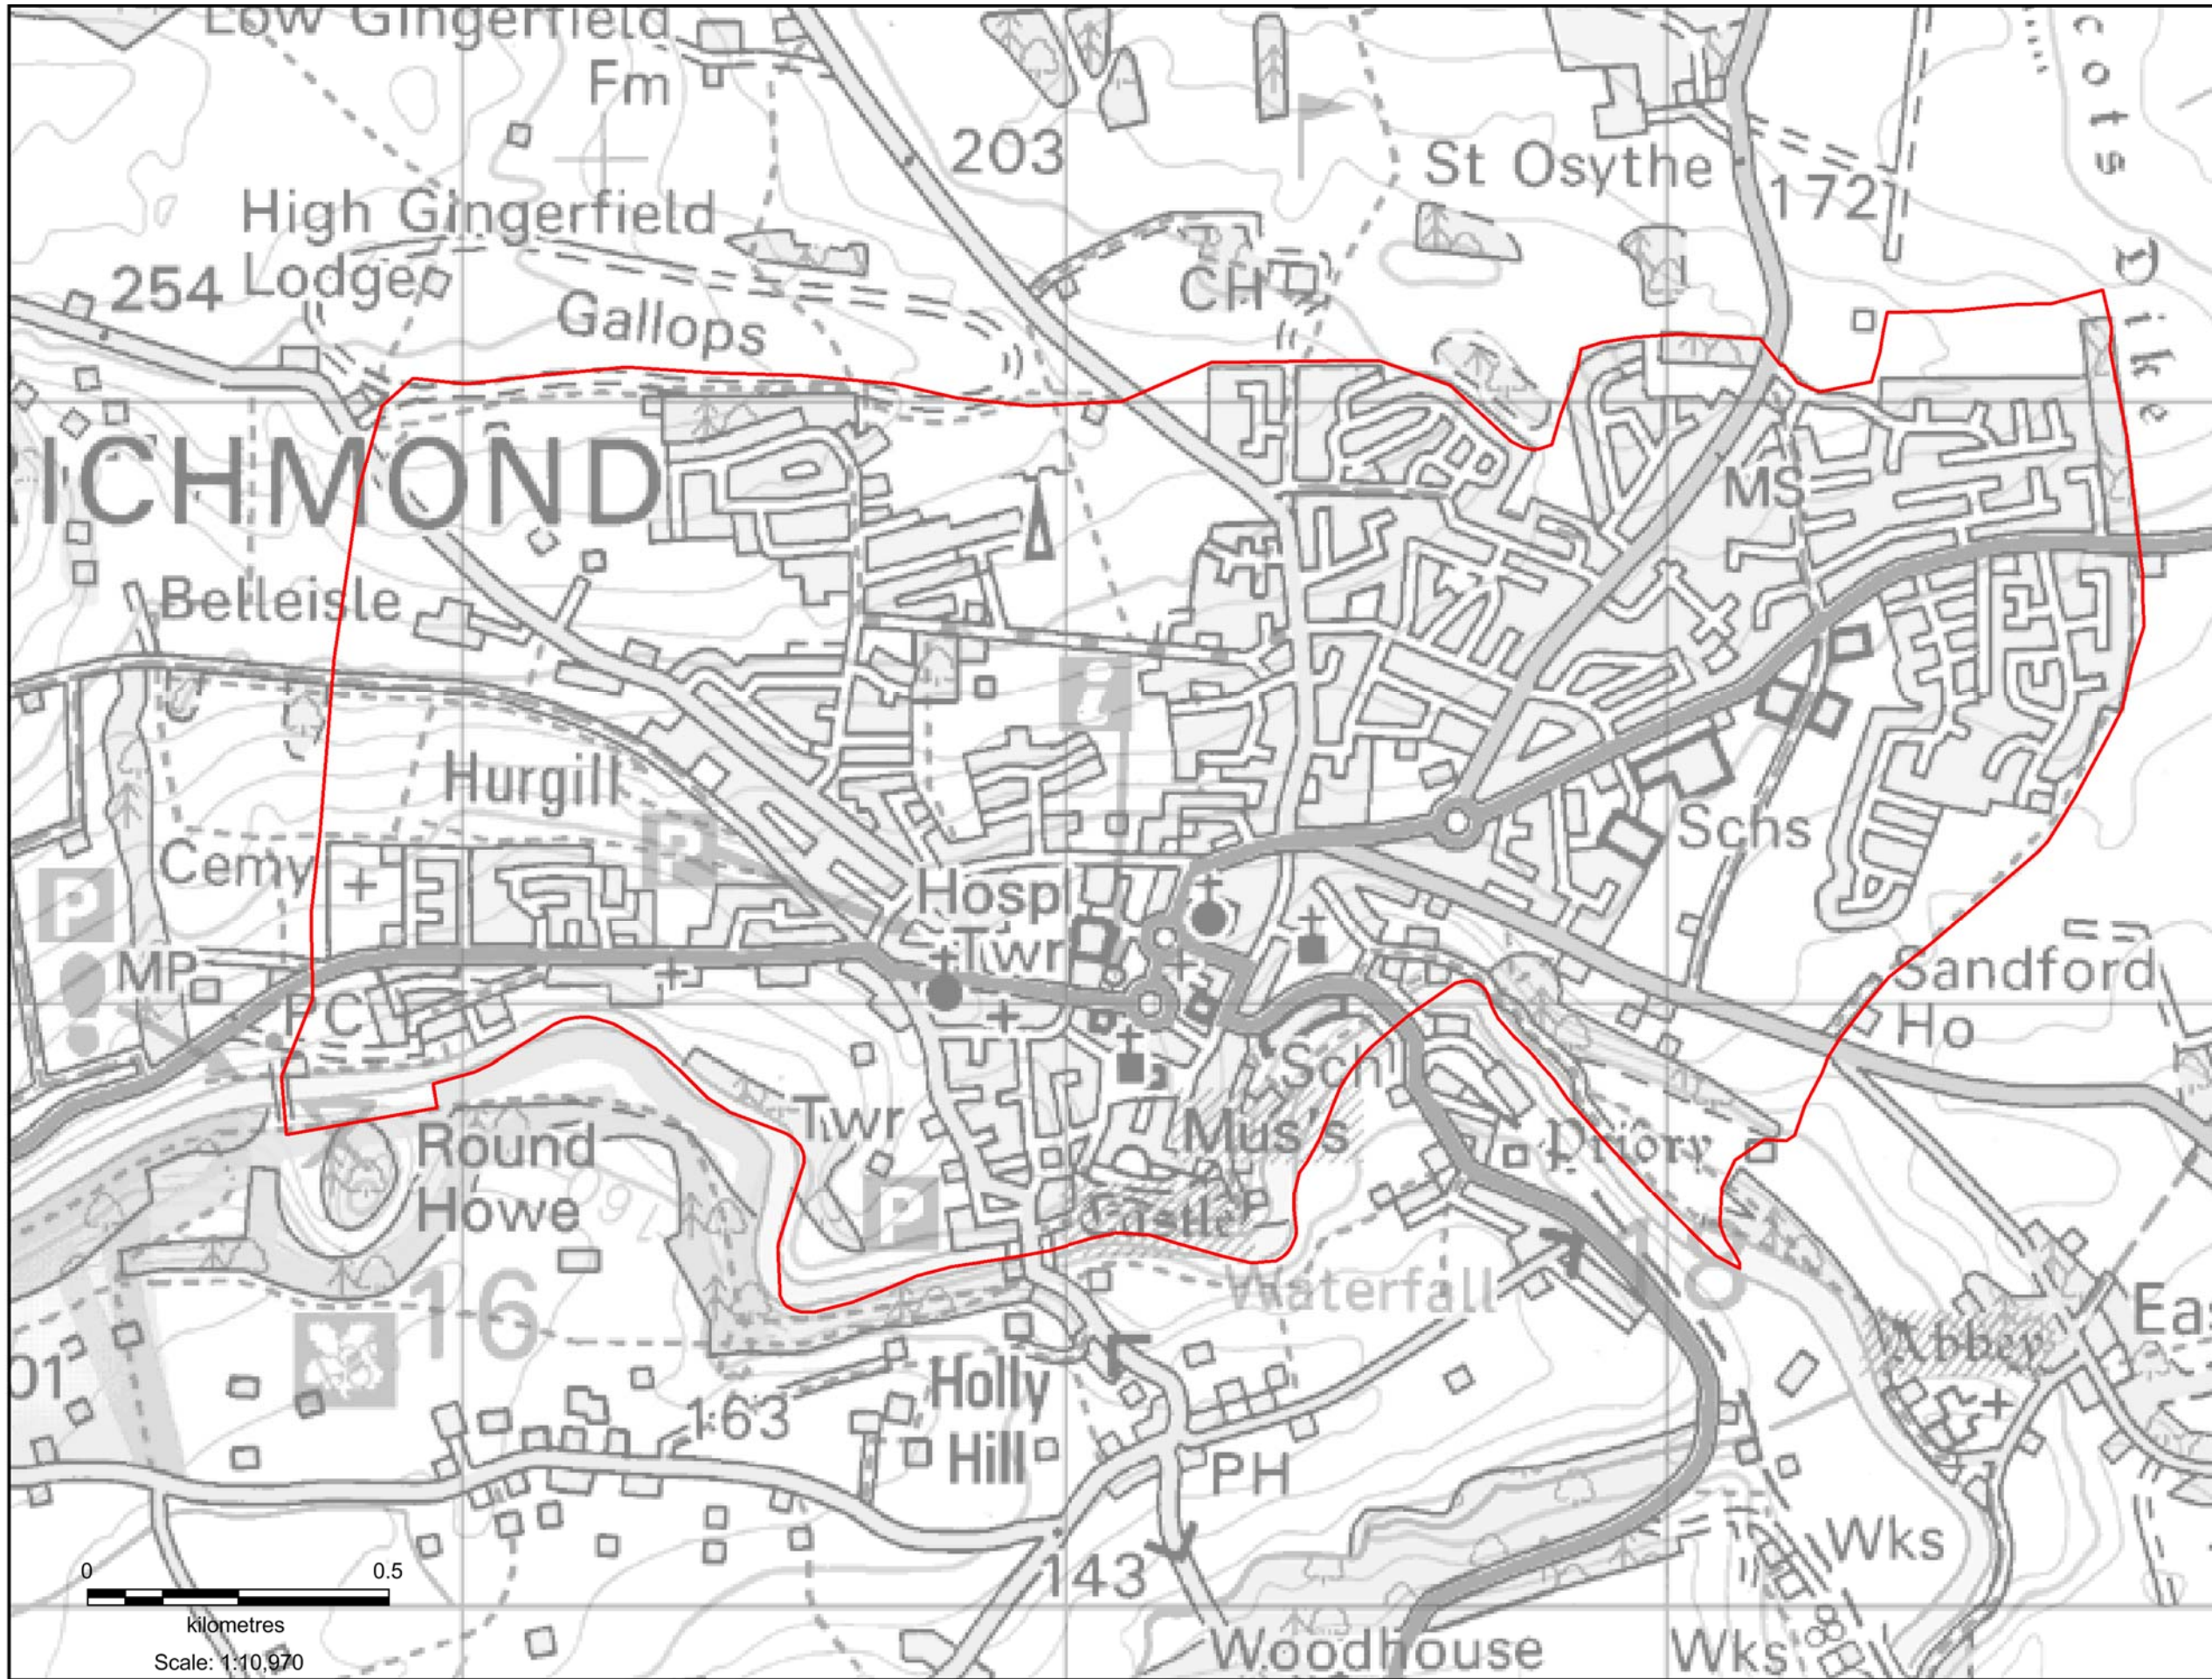

Richmond Non-Controlled Area

- Non-Controlled Area
- Parish Boundary

Produced by Goetz Gerstenberger, Information Analyst
FHS, NHS England, North Yorkshire and Humber AT
Contains Ordnance Survey data
© Crown copyright and database right 2014
Ordnance Survey licence number 100053598
© Contains National Statistics data
© Crown copyright and database right 2014
Contains Royal Mail data
© Royal Mail copyright and database right 2014