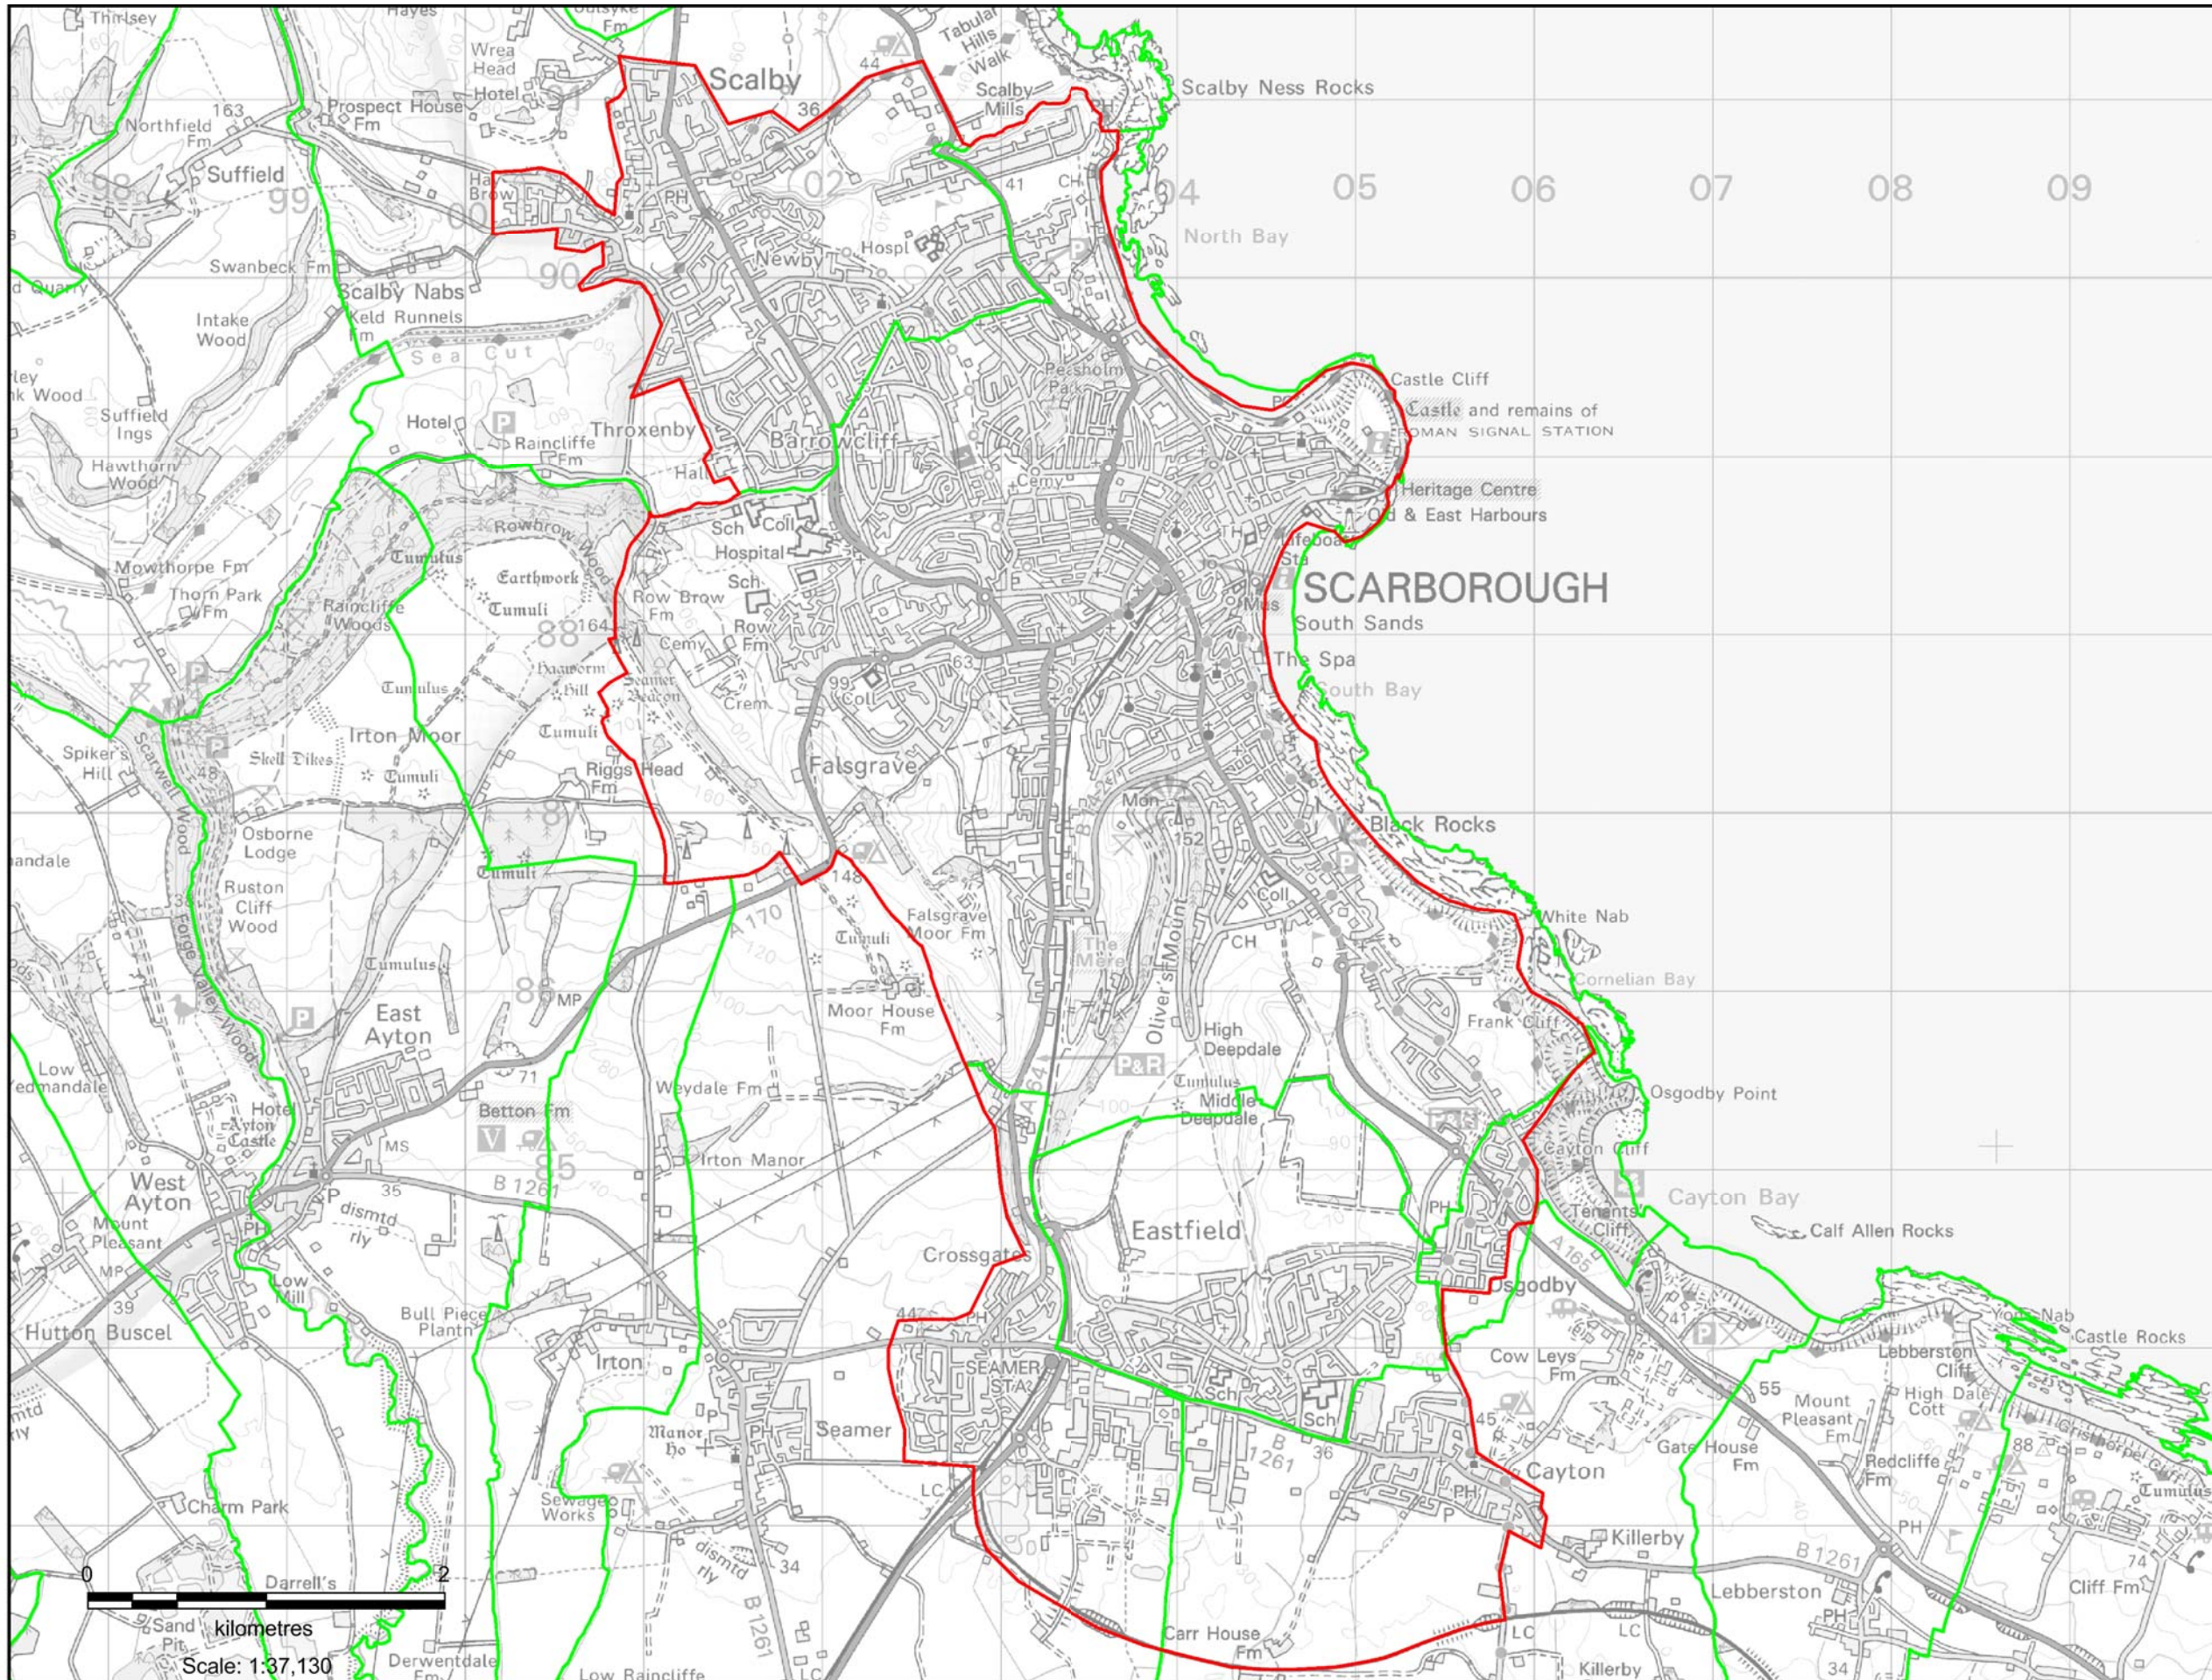

Scarborough Non-Controlled Area

Non-Controlled Area
Parish Boundary

Produced by Goetz Gerstenberger, Information Analyst
FHS, NHS England, North Yorkshire and Humber AT
Contains Ordnance Survey data
© Crown copyright and database right 2014
Ordnance Survey licence number 100053598
© Contains National Statistics data
© Crown copyright and database right 2014
Contains Royal Mail data
© Royal Mail copyright and database right 2014