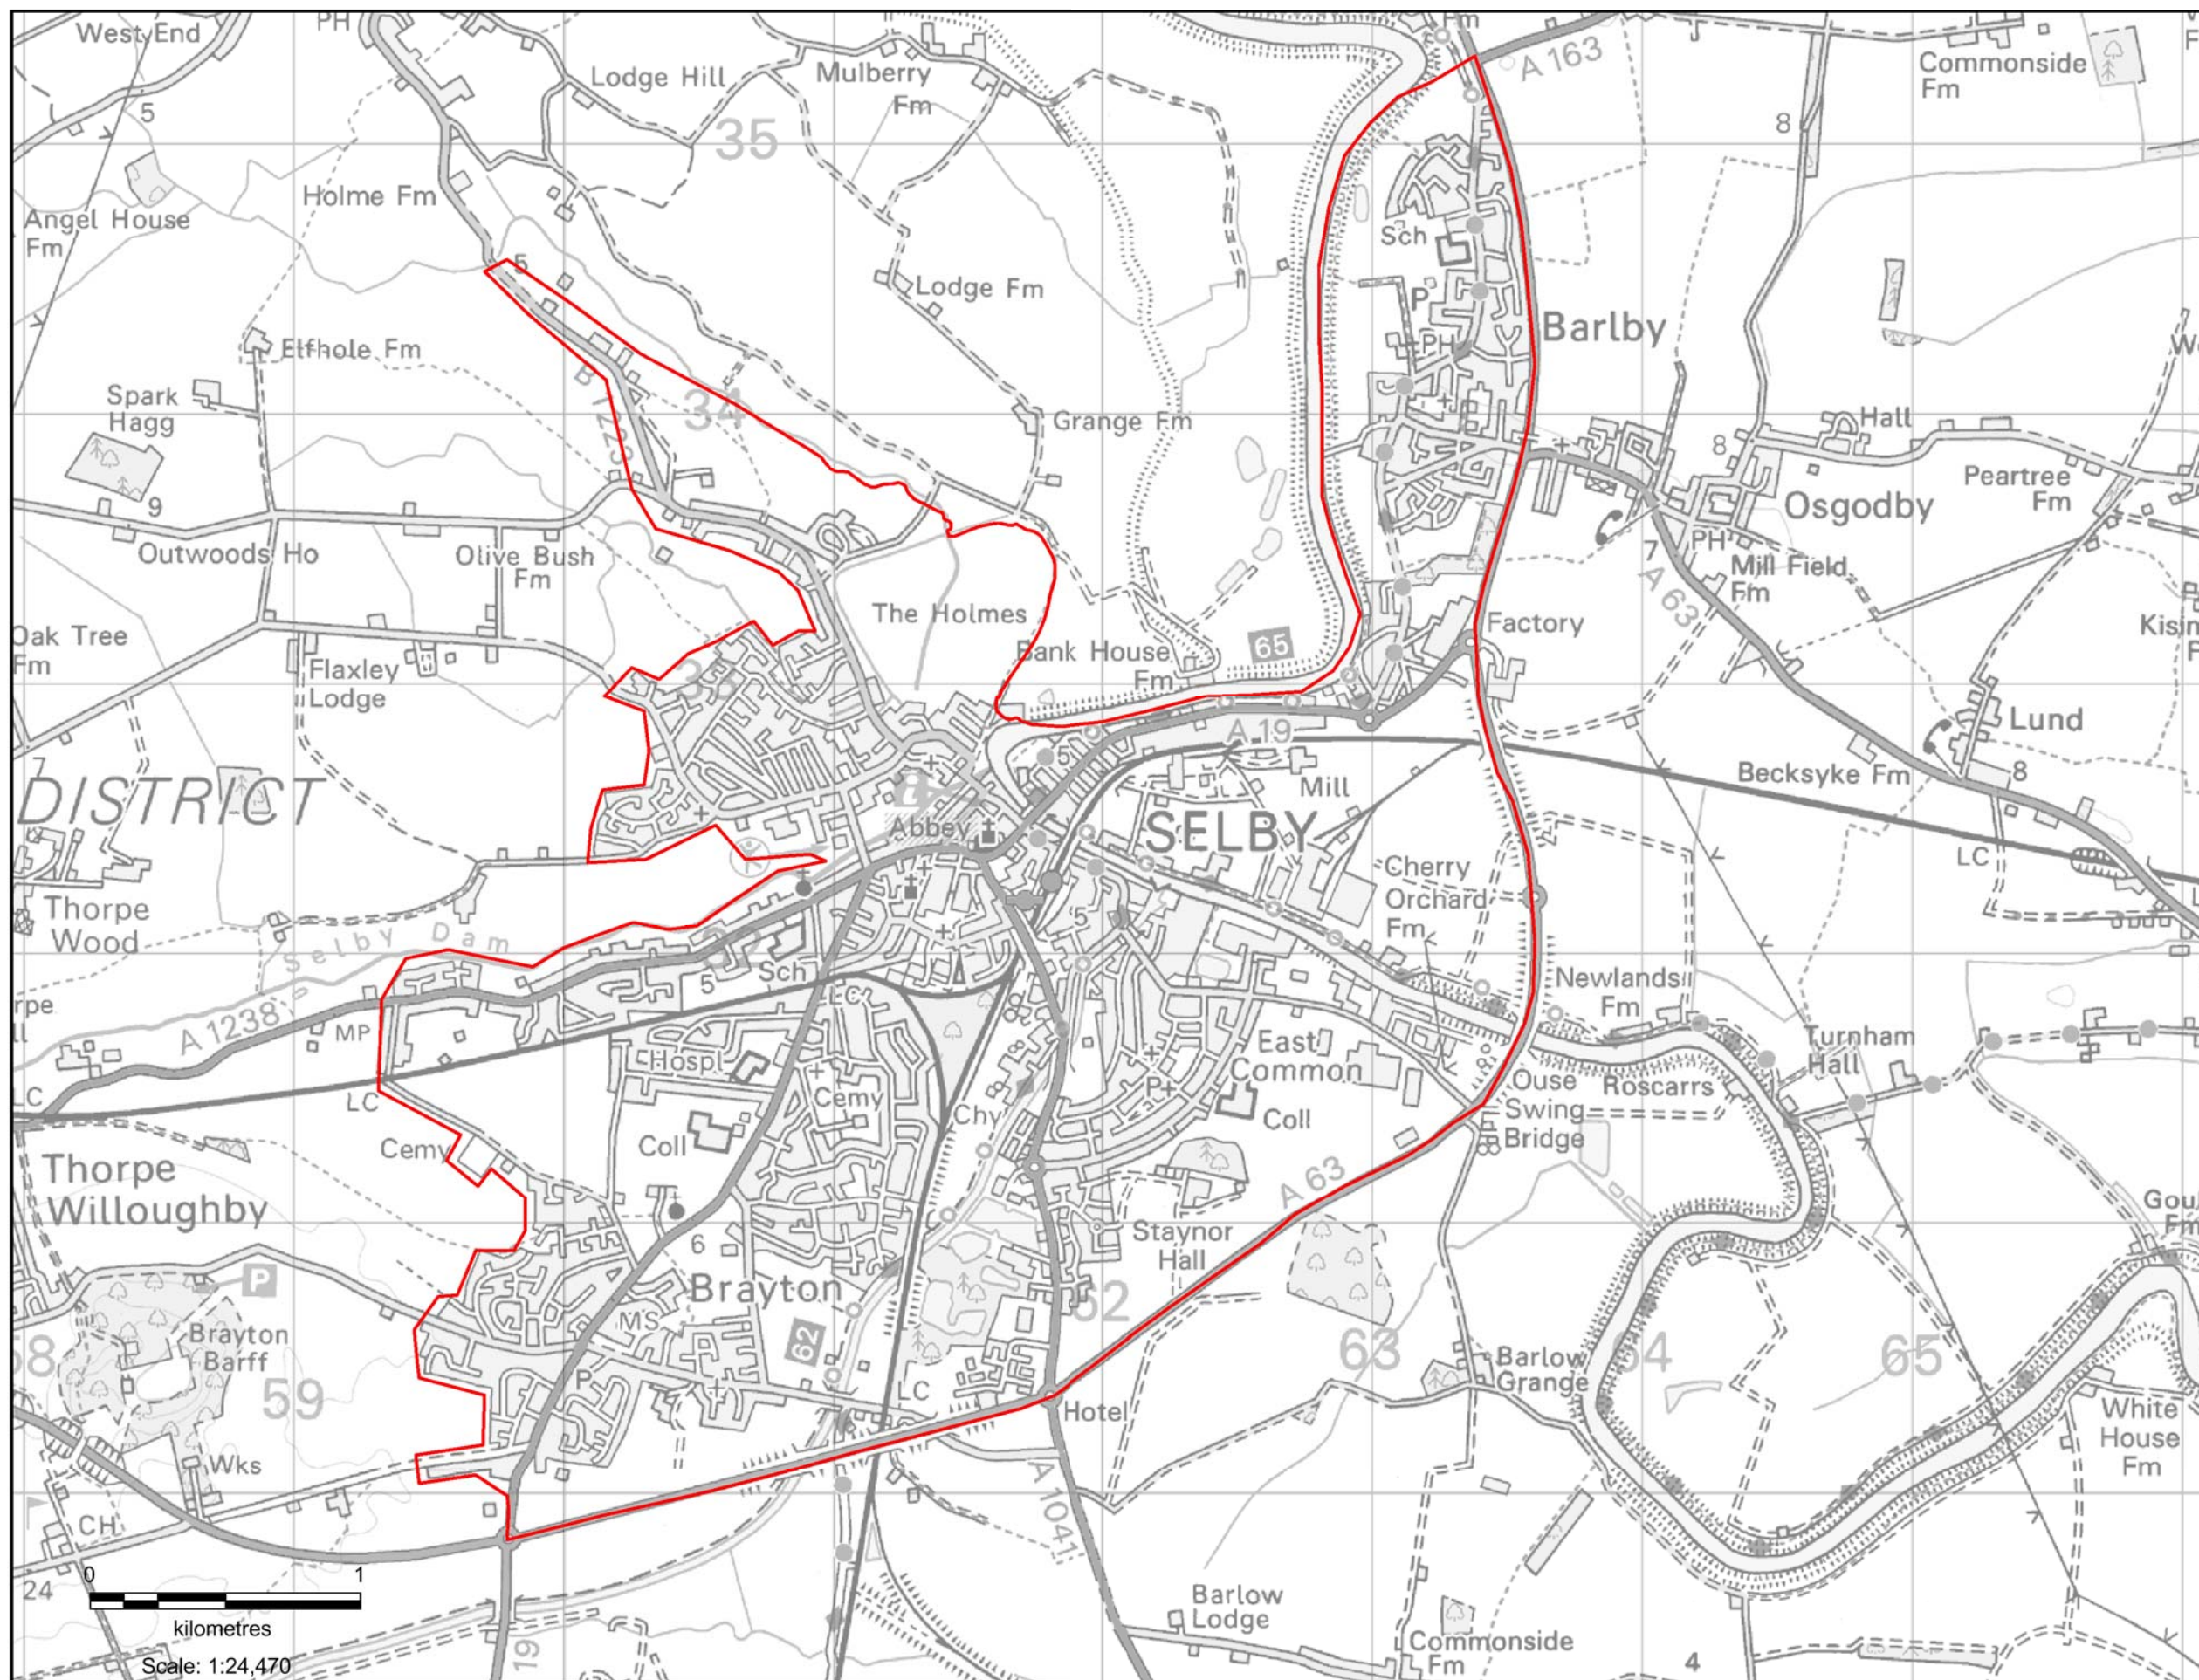

Selby Non-Controlled Area

Non-Controlled Area

Produced by Goetz Gerstenberger, Information Analyst
FHS, NHS England, North Yorkshire and Humber AT
Contains Ordnance Survey data
© Crown copyright and database right 2014
Ordnance Survey licence number 100053598
Contains National Statistics data
© Crown copyright and database right 2014
Contains Royal Mail data
© Royal Mail copyright and database right 2014