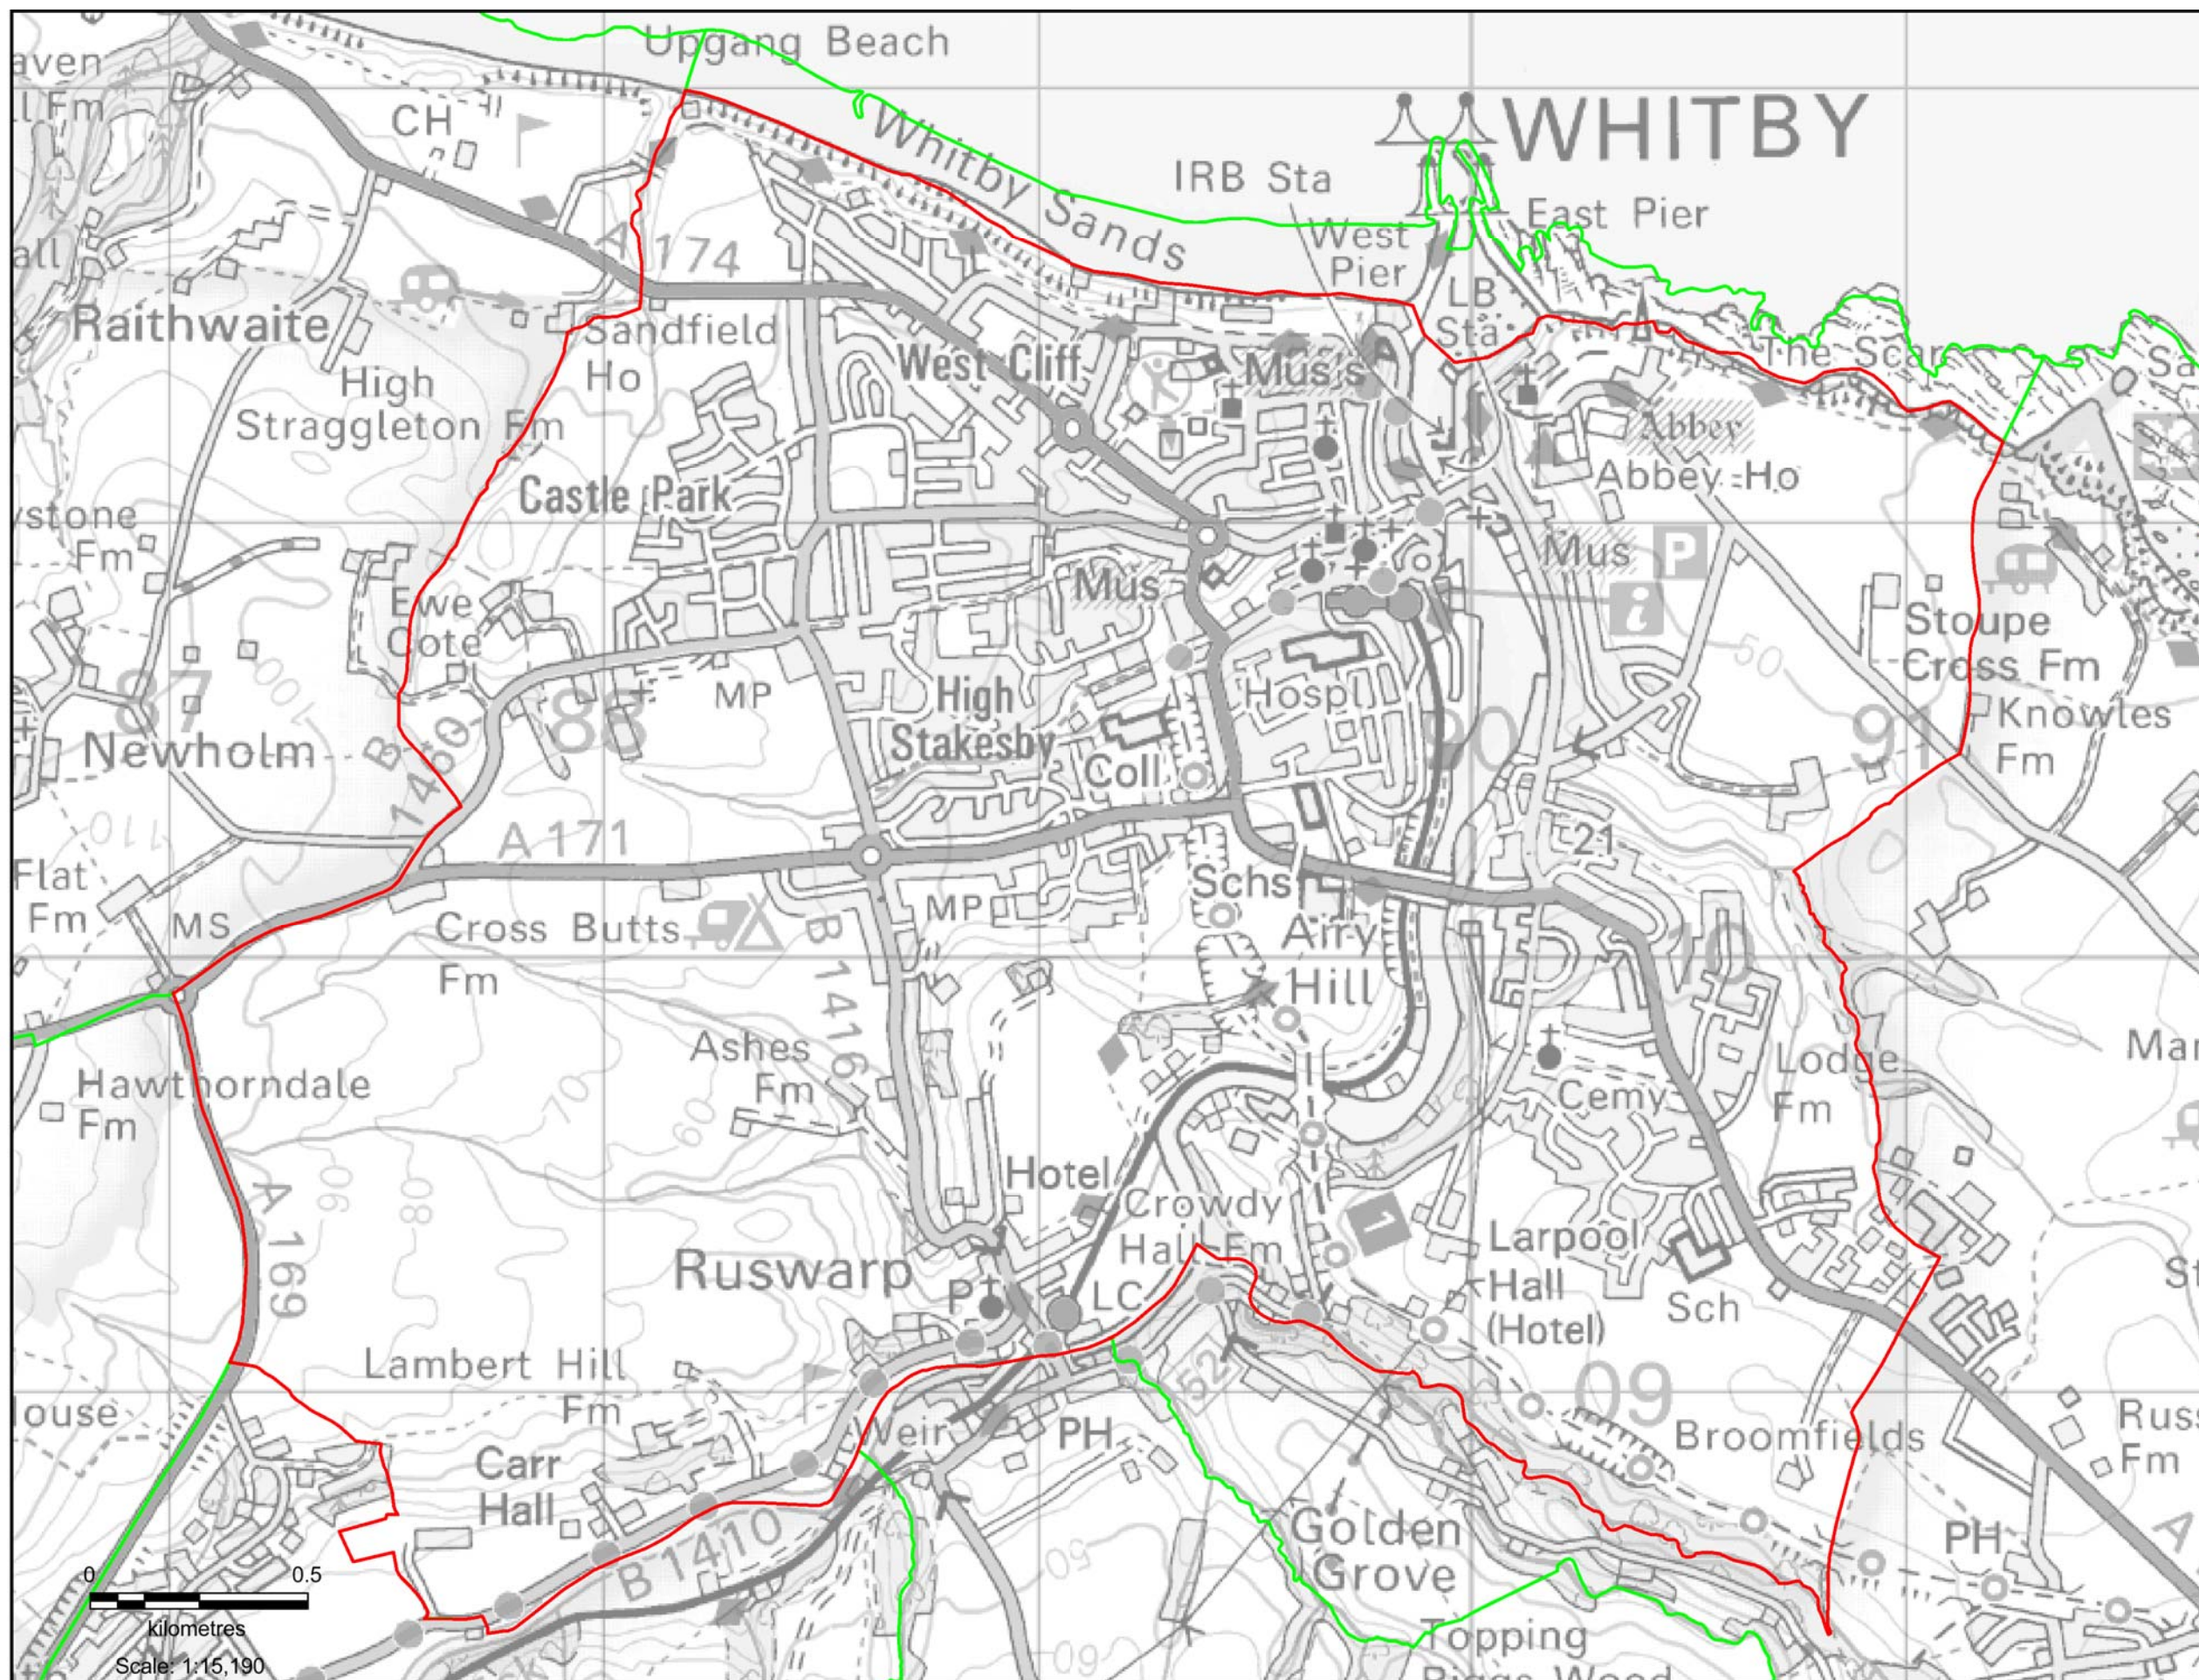

# Whitby Non-Controlled Area

▭ Non-Controlled Area  
▭ Parish Boundary

Produced by Goetz Gerstenberger, Information Analyst  
 FHS, NHS England, North Yorkshire and Humber AT  
 Contains Ordnance Survey data  
 © Crown copyright and database right 2014  
 Ordnance Survey licence number 100053598  
 Contains National Statistics data  
 © Crown copyright and database right 2014  
 Contains Royal Mail data  
 © Royal Mail copyright and database right 2014