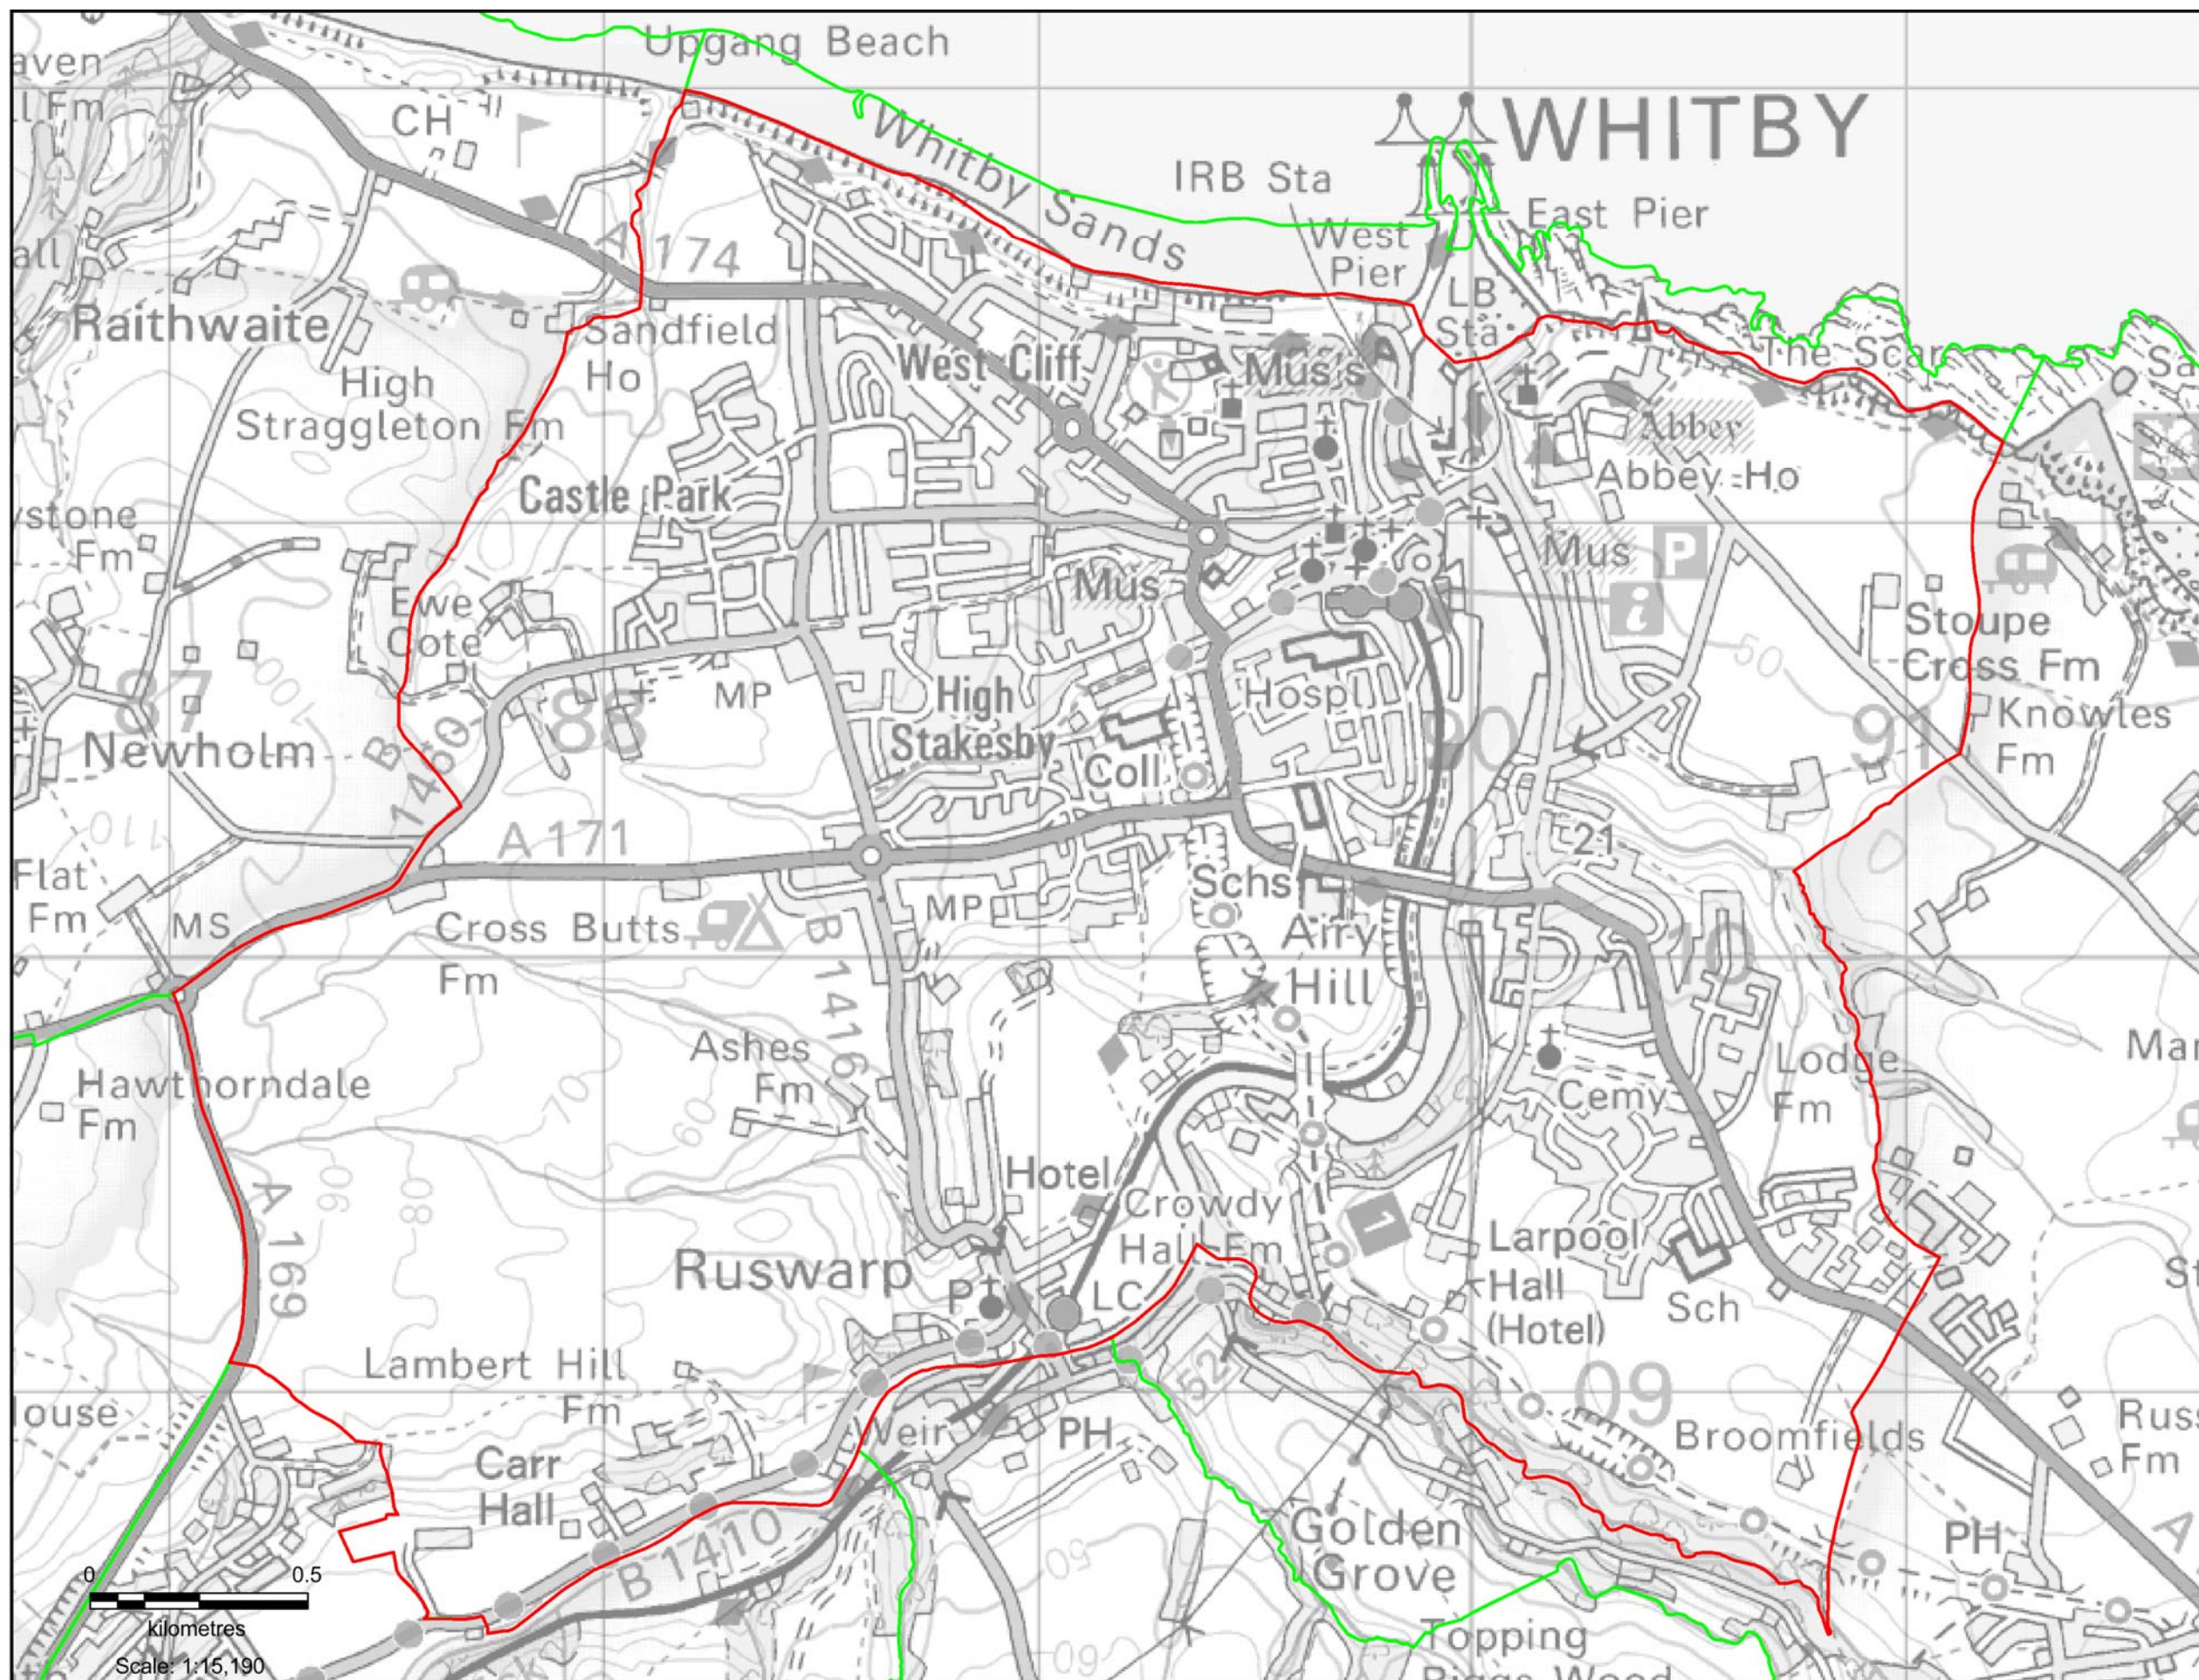

Whitby Non-Controlled Area

- Non-Controlled Area
- Parish Boundary

Produced by Goetz Gerstenberger, Information Analyst
FHS, NHS England, North Yorkshire and Humber AT
Contains Ordnance Survey data
© Crown copyright and database right 2014
Ordnance Survey licence number 100053598
© Contains National Statistics data
© Crown copyright and database right 2014
Contains Royal Mail data
© Royal Mail copyright and database right 2014