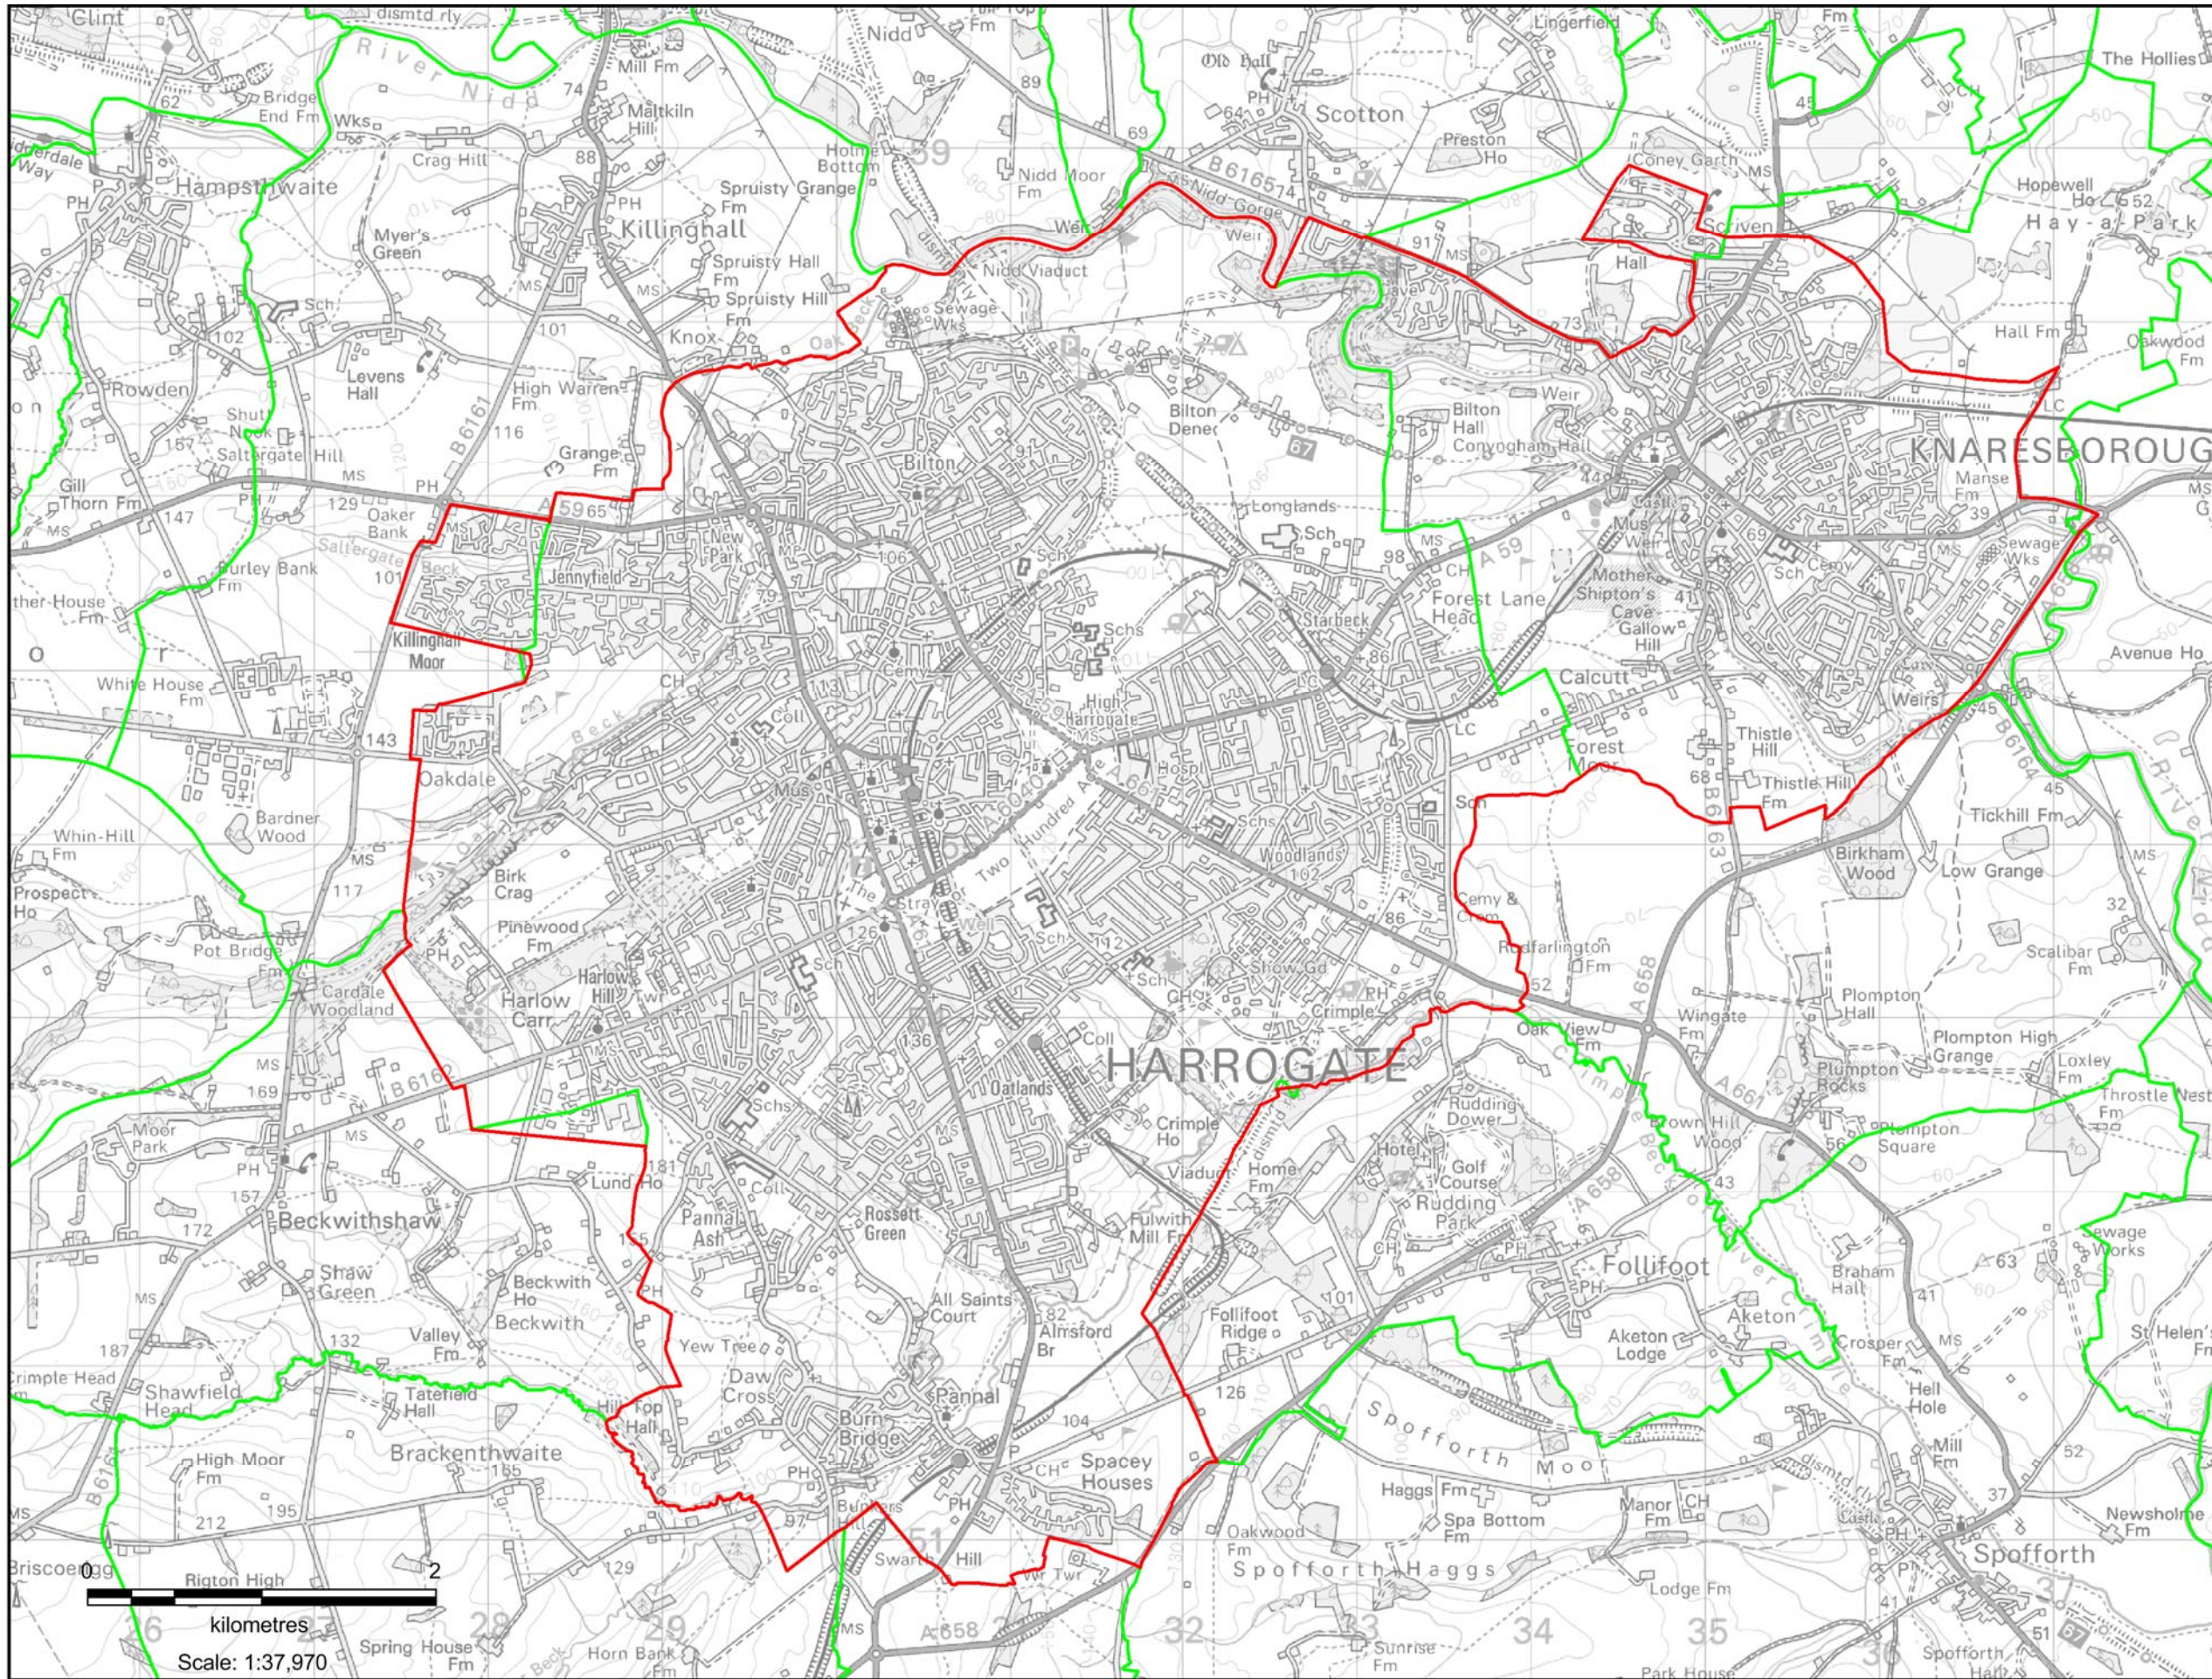

Harrogate & Knaresborough Non-Controlled Area

- Non-Controlled Area
- Parish Boundary

Produced by Goetz Gerstenberger, Information Analyst
FHS, NHS England, North Yorkshire and Humber AT
Contains Ordnance Survey data
© Crown copyright and database right 2014
Ordnance Survey licence number 100053598
© Contains National Statistics data
© Crown copyright and database right 2014
Contains Royal Mail data
© Royal Mail copyright and database right 2014