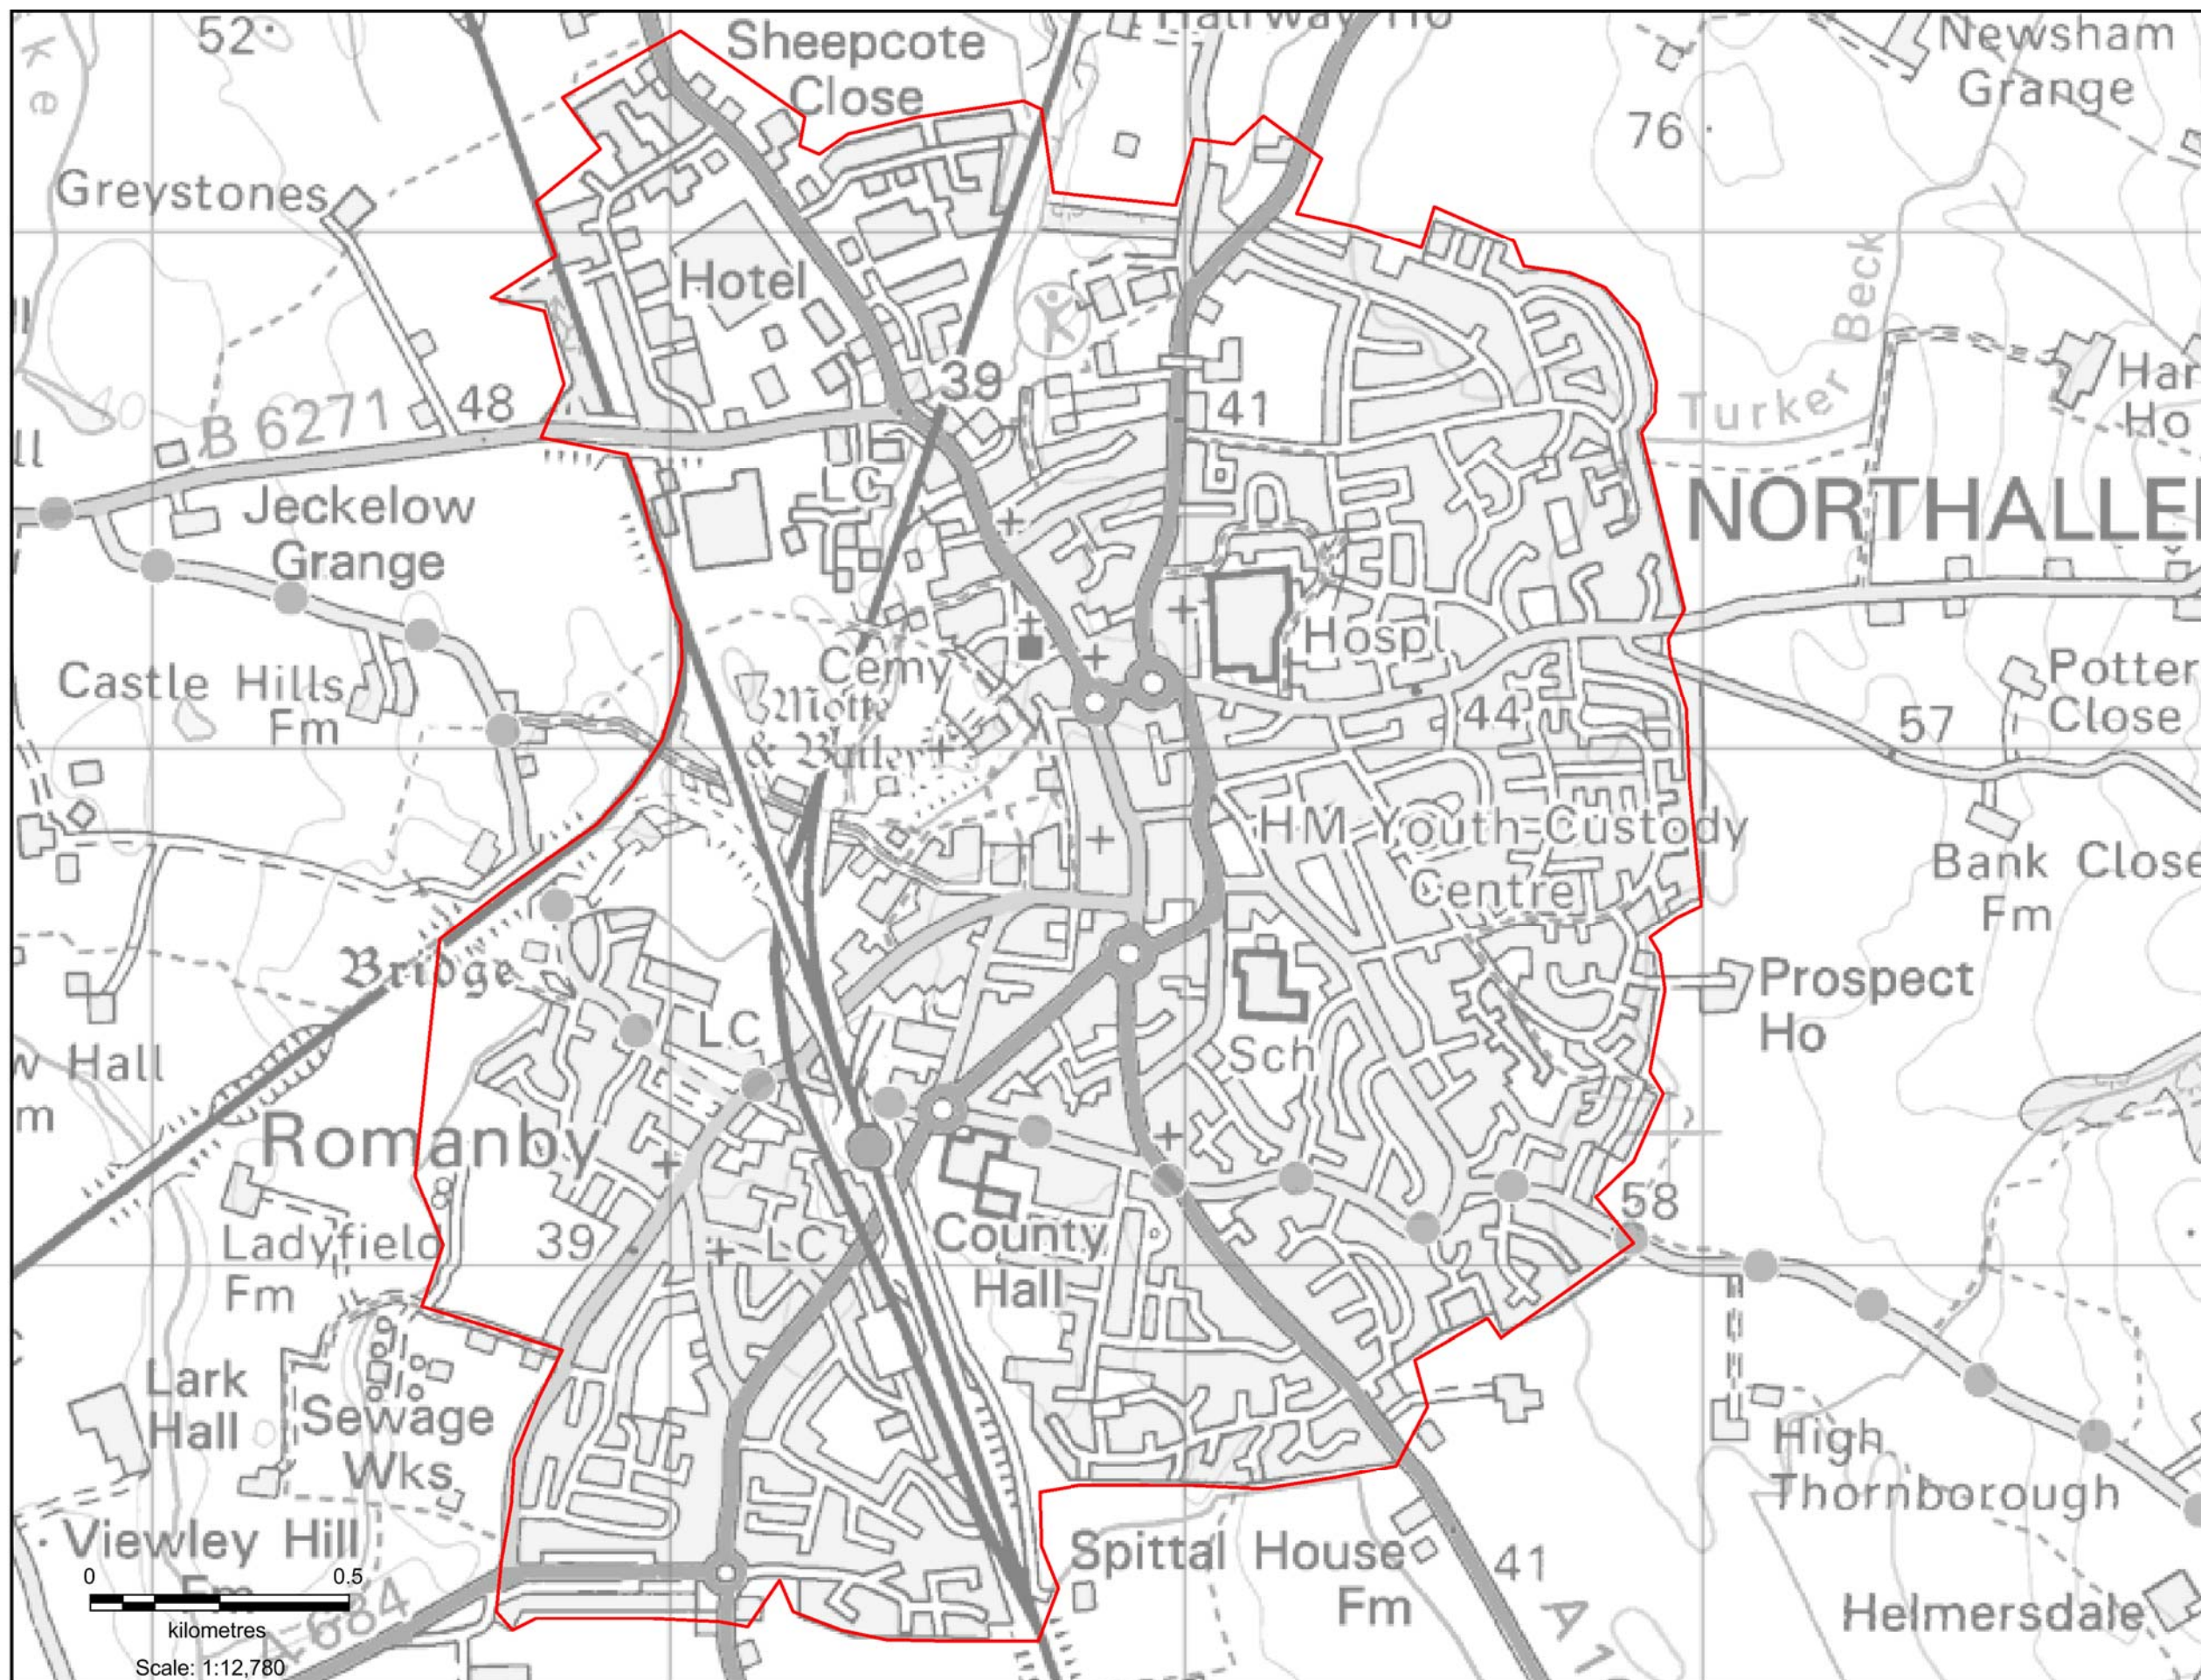

# Northallerton Non-Controlled Area

Non-Controlled Area

Produced by Goetz Gerstenberger, Information Analyst  
FHS, NHS England, North Yorkshire and Humber AT  
Contains Ordnance Survey data  
© Crown copyright and database right 2014  
Ordnance Survey licence number 100053598  
Contains National Statistics data  
© Crown copyright and database right 2014  
Contains Royal Mail data  
© Royal Mail copyright and database right 2014