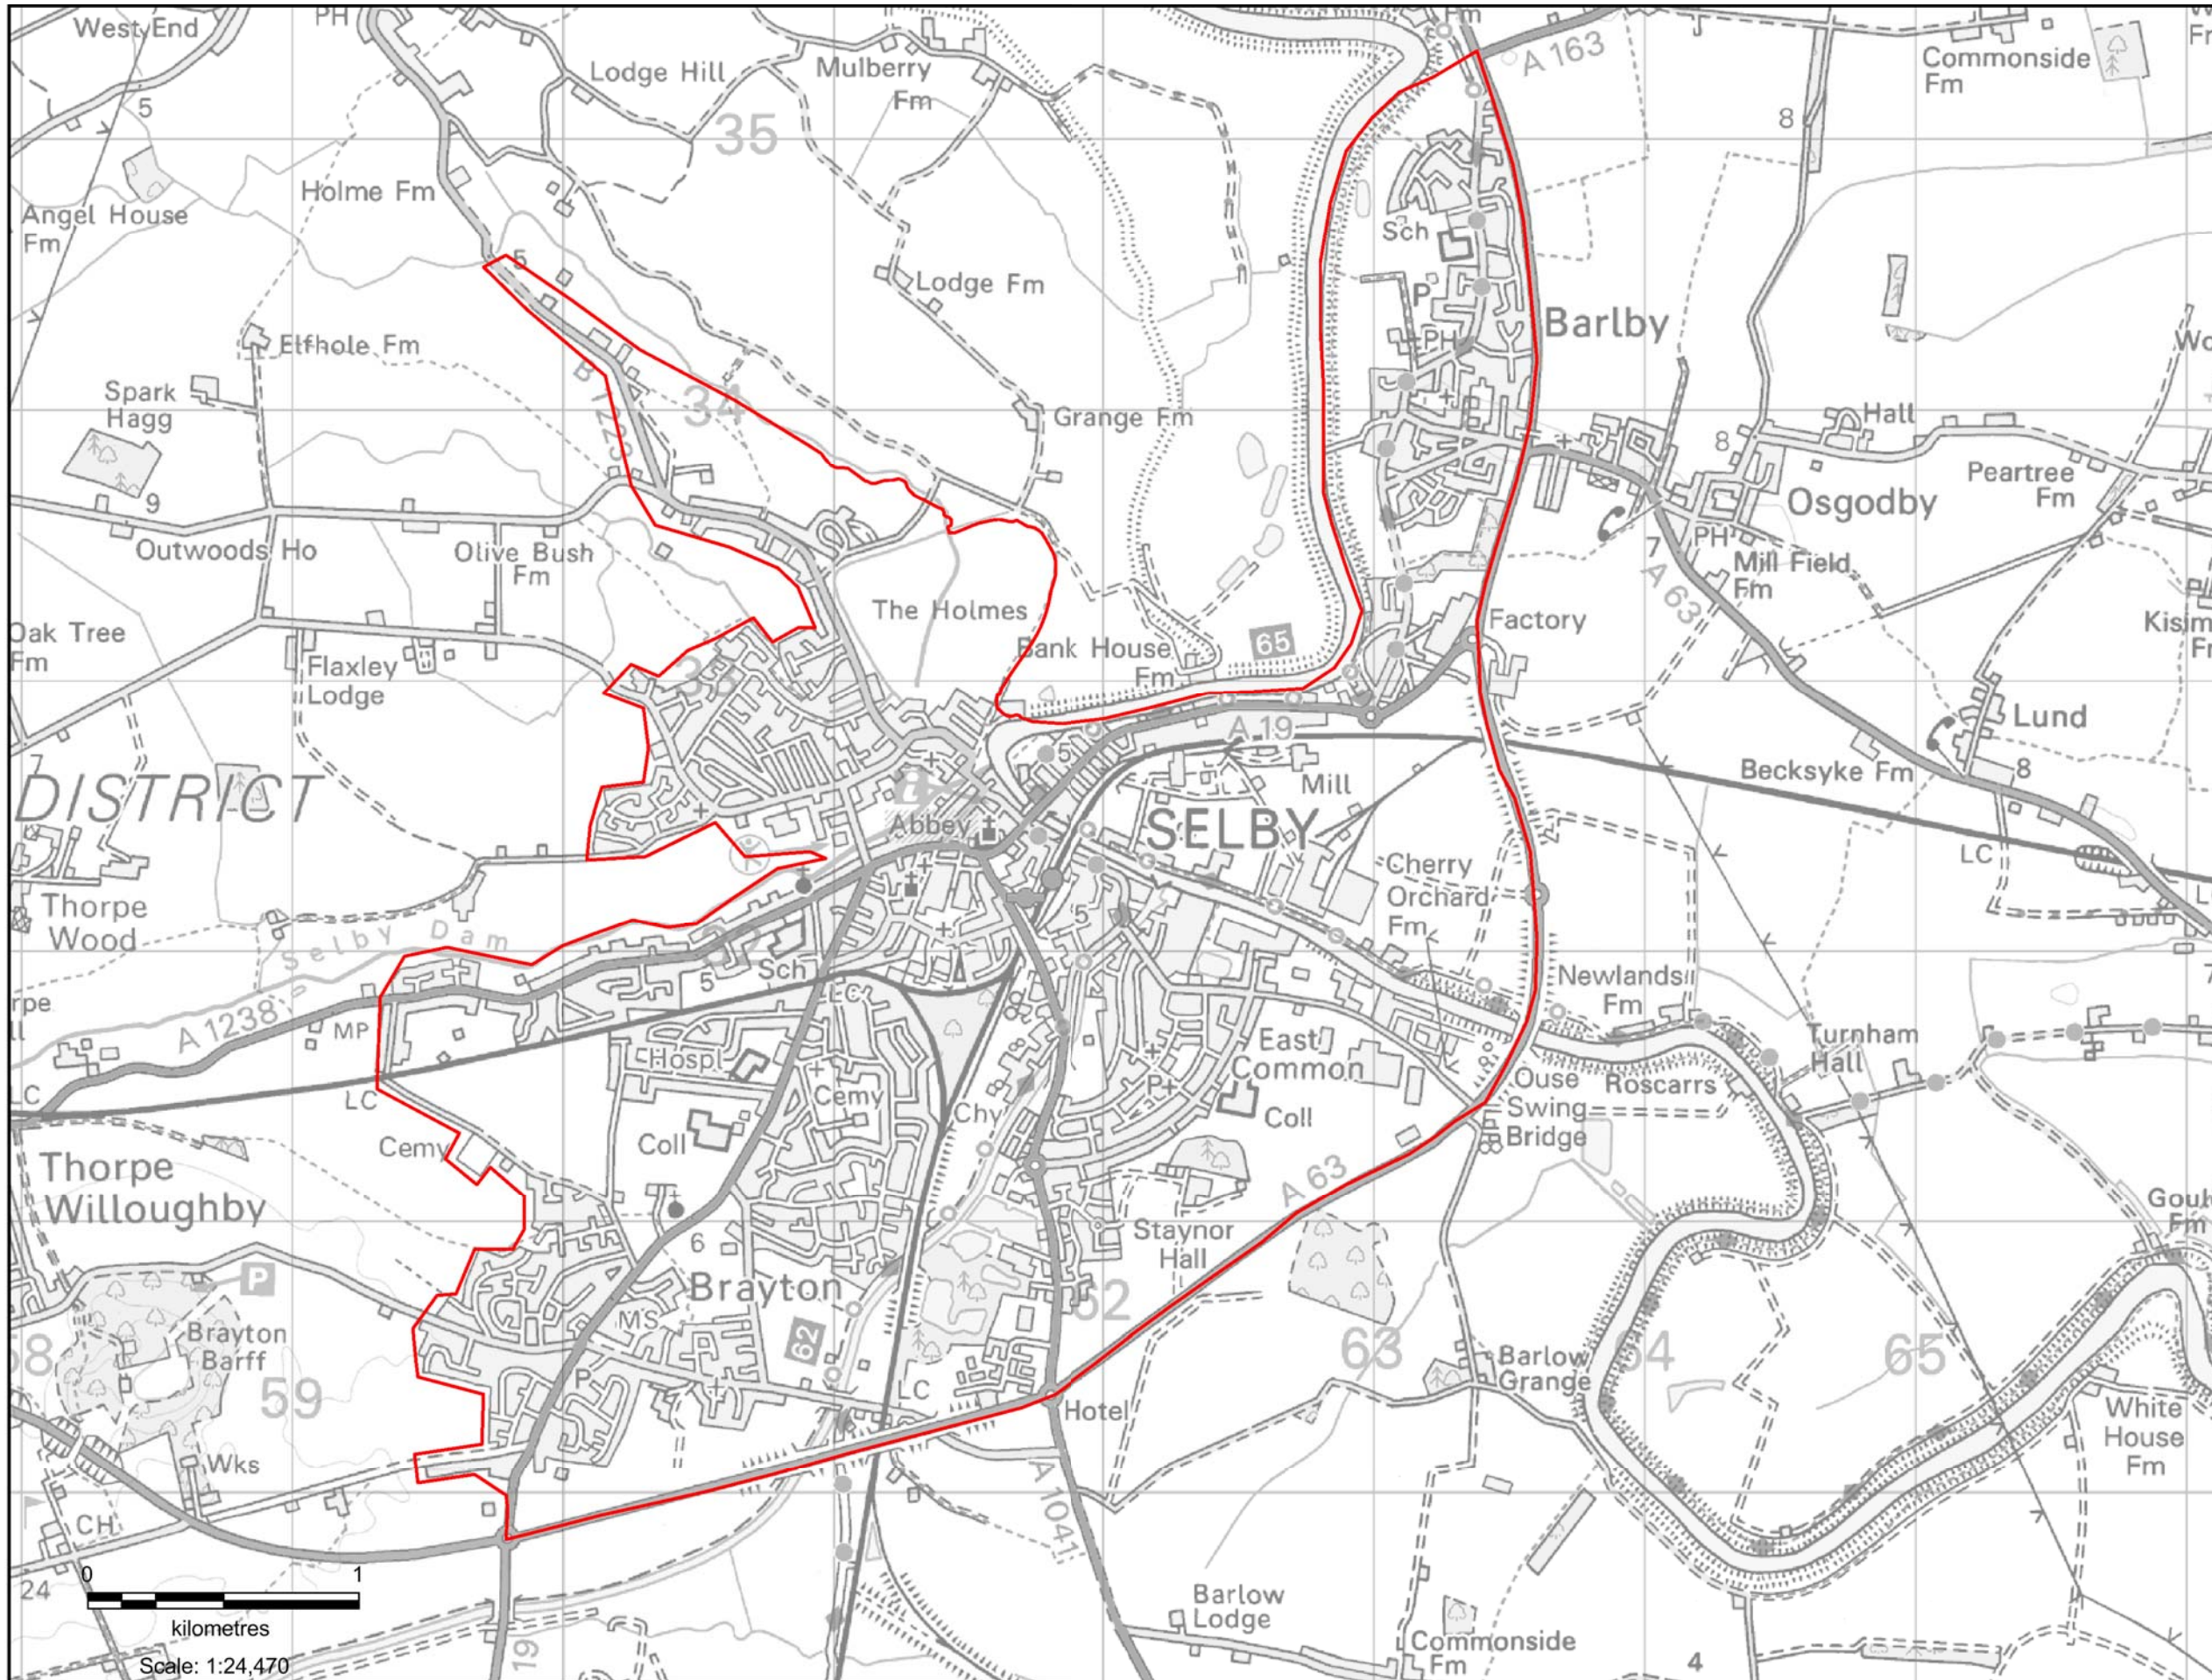

Selby Non-Controlled Area

Non-Controlled Area

0 1
kilometres
Scale: 1:24,470

Produced by Goetz Gerstenberger, Information Analyst
FHS, NHS England, North Yorkshire and Humber AT
Contains Ordnance Survey data
© Crown copyright and database right 2014
Ordnance Survey licence number 100053598
Contains National Statistics data
© Crown copyright and database right 2014
Contains Royal Mail data
© Royal Mail copyright and database right 2014