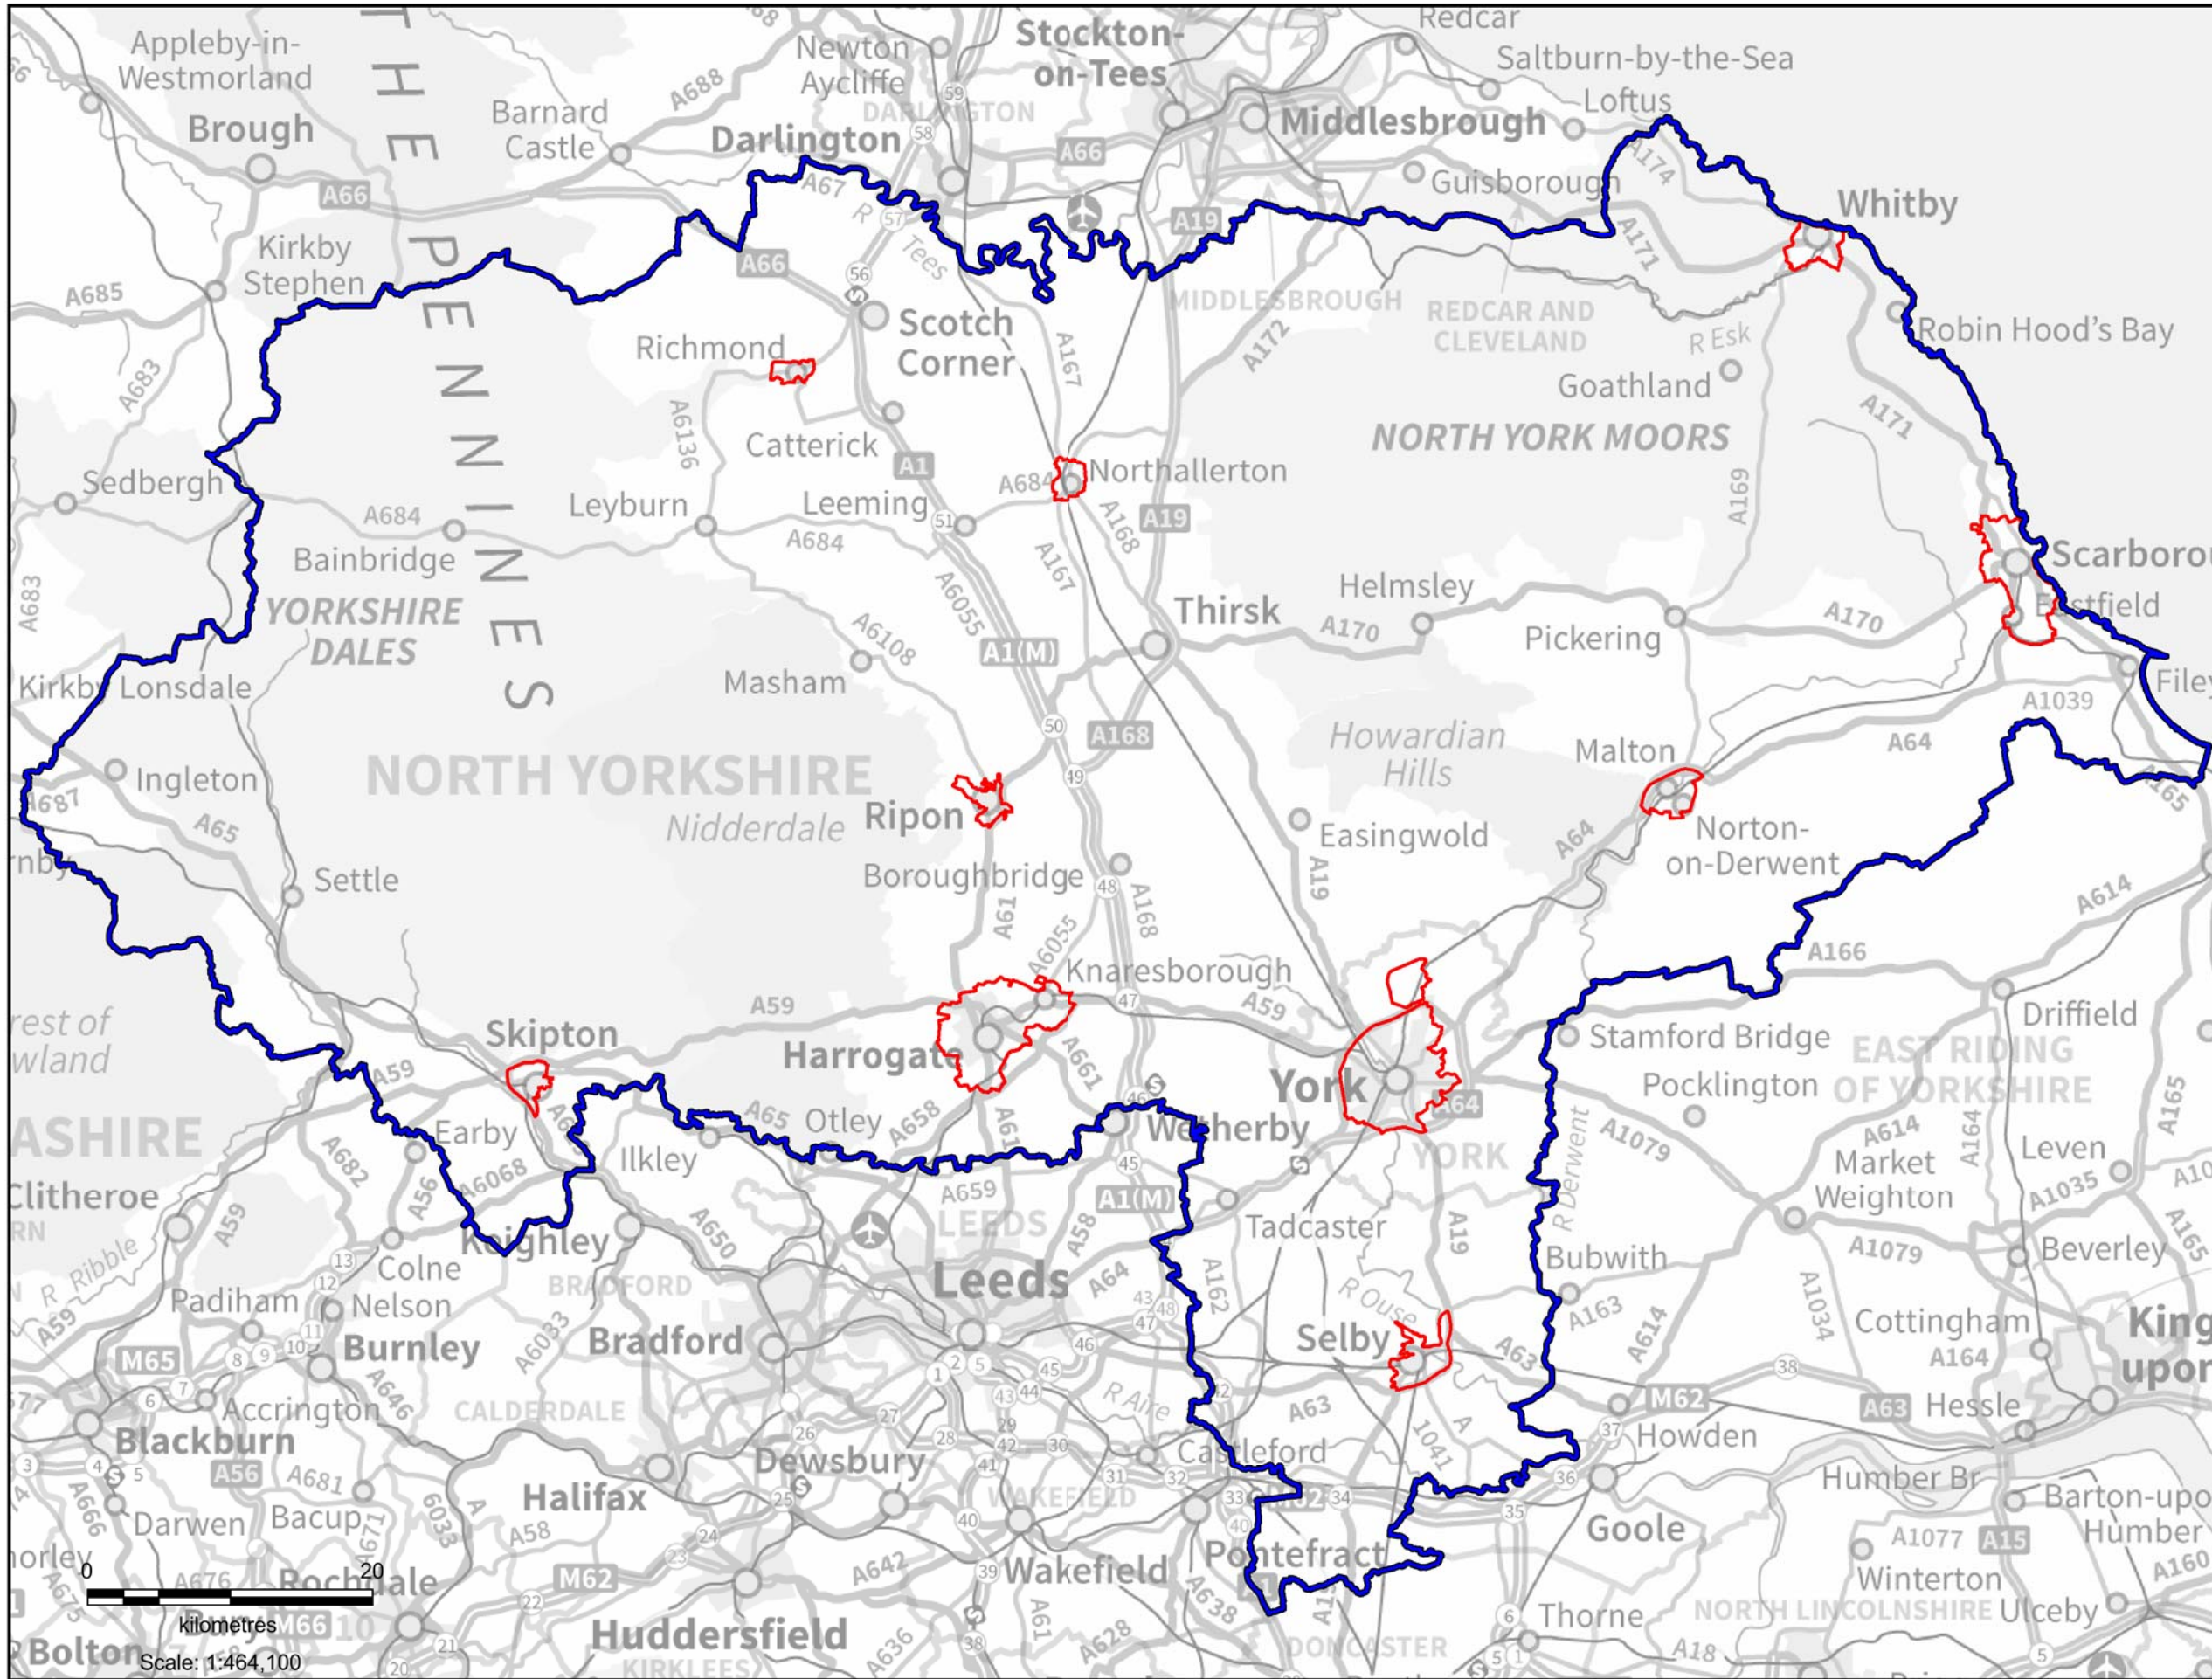

North Yorkshire Non-Controlled Area (Overview)

- Non-Controlled Area
- North Yorkshire & York County Boundary

Produced by Goetz Gerstenberger, Information Analyst
FHS, NHS England, North Yorkshire and Humber AT
Contains Ordnance Survey data
© Crown copyright and database right 2014
Ordnance Survey licence number 100053598
Contains National Statistics data
© Crown copyright and database right 2014
Contains Royal Mail data
© Royal Mail copyright and database right 2014