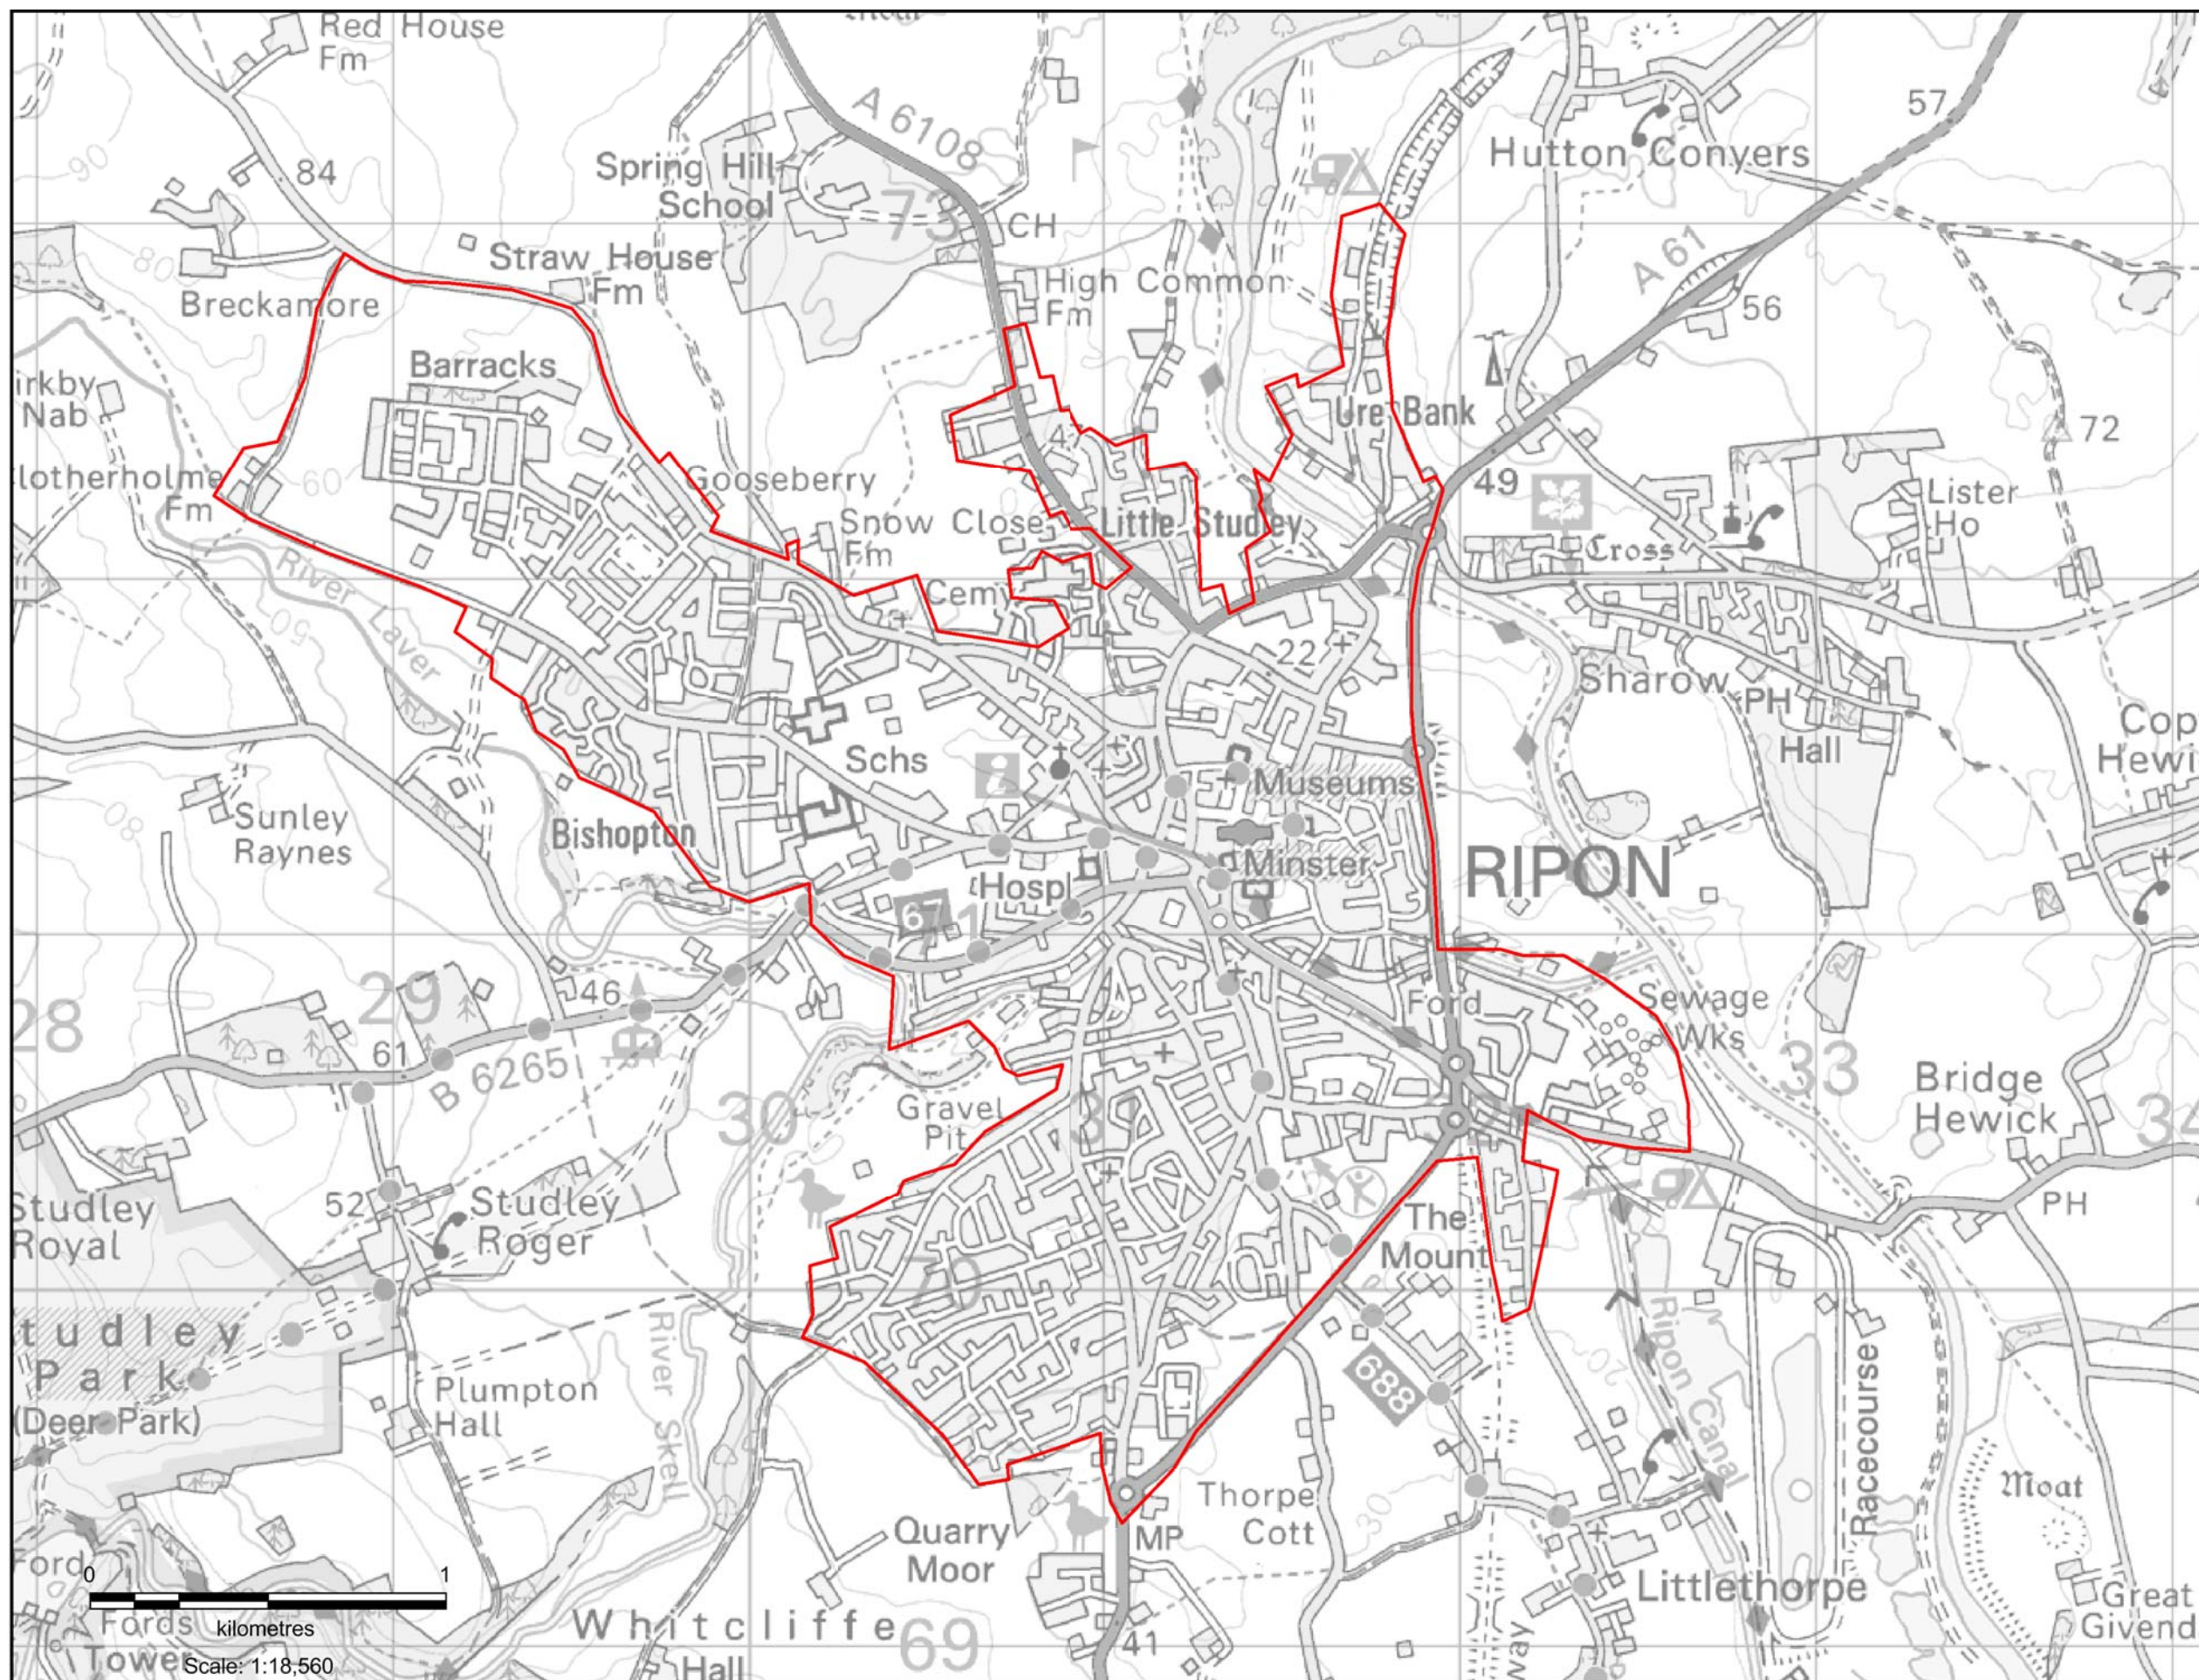

Ripon Non-Controlled Area

Non-Controlled Area

Produced by Goetz Gerstenberger, Information Analyst
FHS, NHS England, North Yorkshire and Humber AT
Contains Ordnance Survey data
© Crown copyright and database right 2014
Ordnance Survey licence number 100053598
© Contains National Statistics data
© Crown copyright and database right 2014
Contains Royal Mail data
© Royal Mail copyright and database right 2014