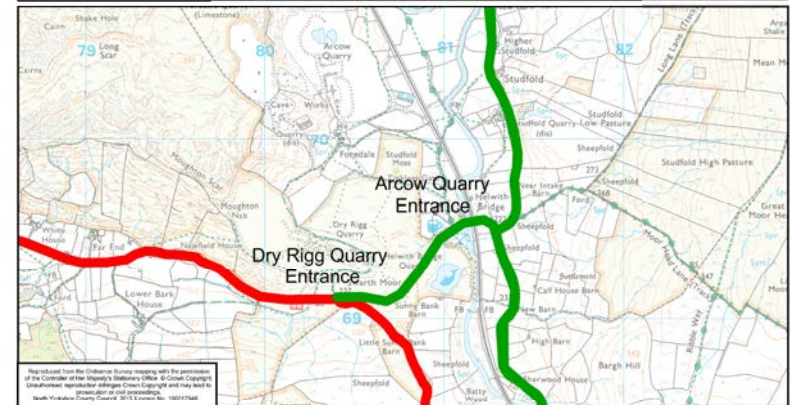

## Settle Area Freight Quality Partnership - Routes Map

**Drivers should take particular care near to schools especially between the hours 7:45 - 8:45am and 2:45 - 3:45pm. Please take additional caution in areas with higher numbers of pedestrians including Settle town centre and market place.**

**Settle Quarry Action Line  
Contact number: 01729 860411**

A quarry action line is in place across the Settle area. This enables members of the public to report any instances of dangerous or irresponsible driving. Any calls to the line will be investigated and followed up by the quarry operators and if necessary North Yorkshire Police to establish if any action should be taken.

### KEY

-  School
-  Agreed route
-  Excluded route (except for access only)

Further information about the Settle Area Freight Quality Partnership is available at: <http://www.nypartnerships.org.uk/safqp>