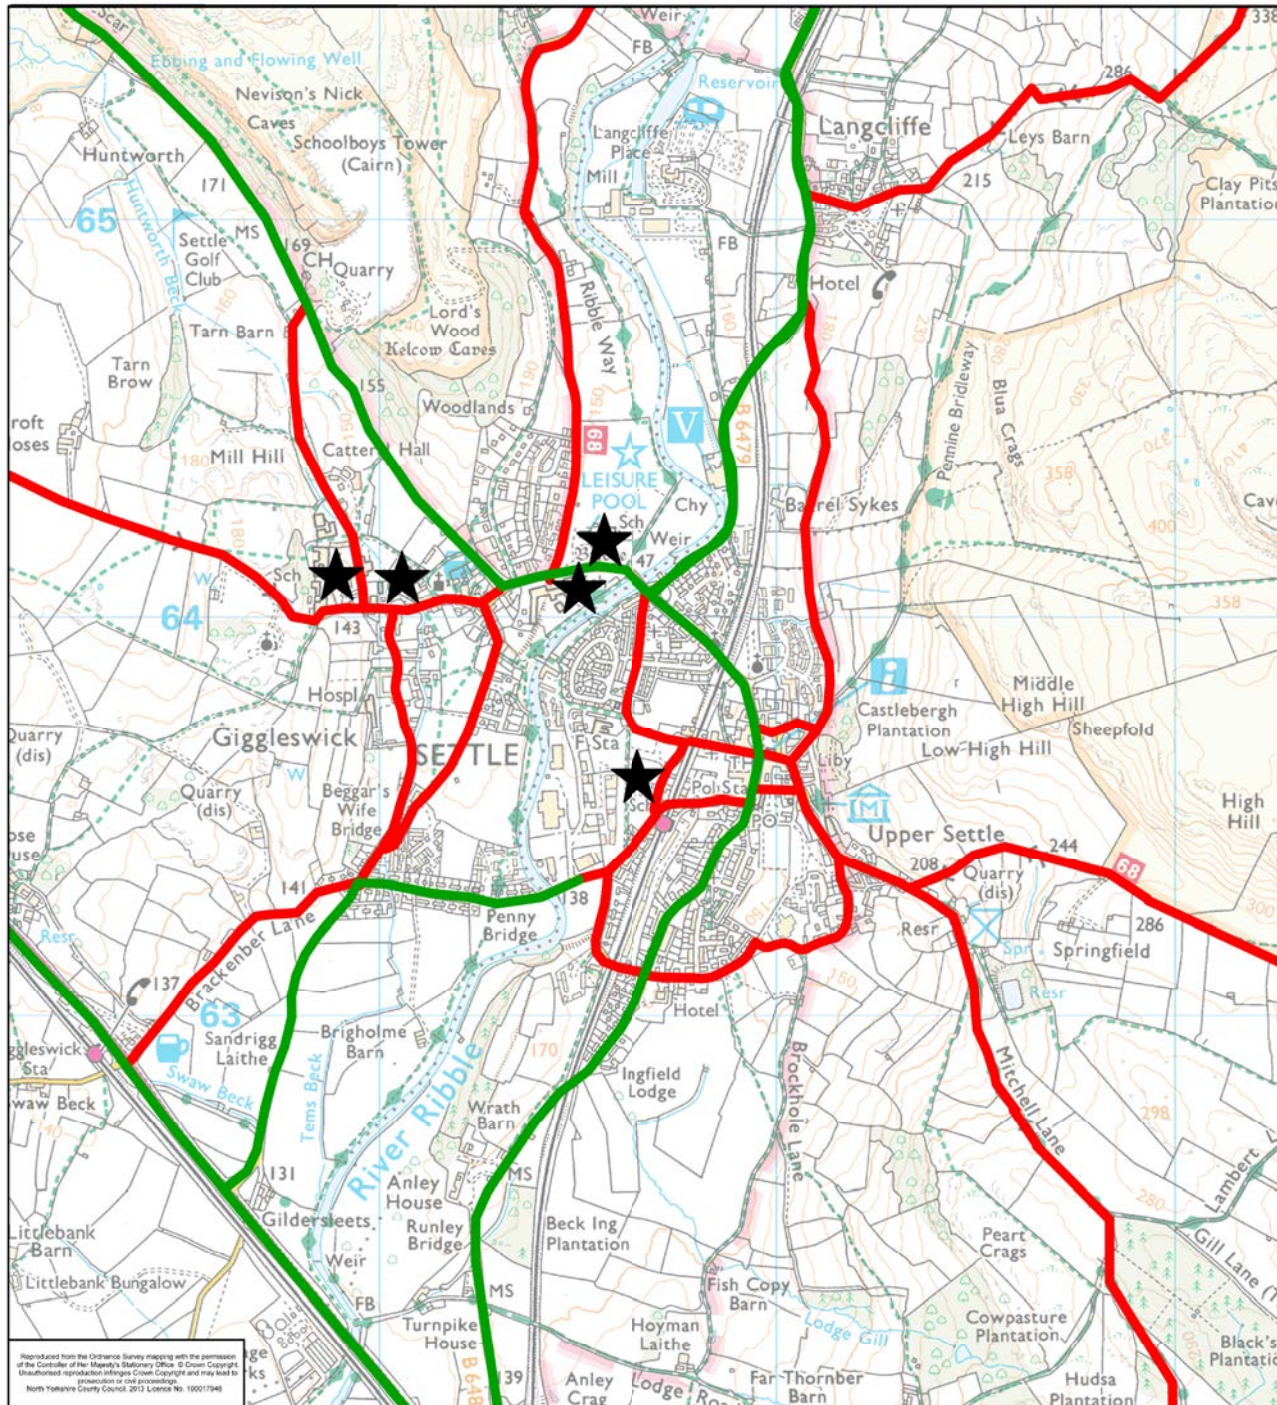

## Settle Area Freight Quality Partnership - Routes Map

**Drivers should take particular care near to schools especially between the hours 7:45 - 8:45am and 2:45 - 3:45pm. Please take additional caution in areas with higher numbers of pedestrians including Settle town centre and market place.**

**Settle Quarry Action Line  
Contact number: 01729 860411**

A quarry action line is in place across the Settle area. This enables members of the public to report any instances of dangerous or irresponsible driving. Any calls to the line will be investigated and followed up by the quarry operators and if necessary North Yorkshire Police to establish if any action should be taken.

### KEY

-  School
-  Agreed route
-  Excluded route (except for access only)

Further information about the Settle Area Freight Quality Partnership is available at: <http://www.nypartnerships.org.uk/safqp>