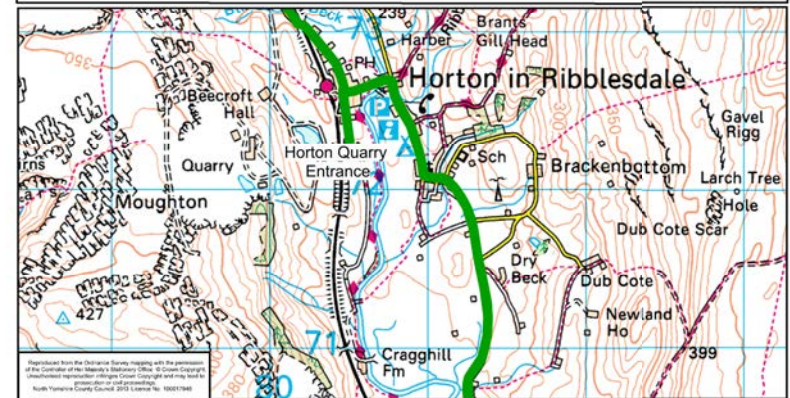

## Settle Area Freight Quality Partnership - Routes Map

**Drivers should take particular care near to schools especially between the hours 7:45 - 8:45am and 2:45 - 3:45pm. Please take additional caution in areas with higher numbers of pedestrians including Settle town centre and market place.**

**Settle Quarry Action Line  
Contact number: 01729 860411**

A quarry action line is in place across the Settle area. This enables members of the public to report any instances of dangerous or irresponsible driving. Any calls to the line will be investigated and followed up by the quarry operators and if necessary North Yorkshire Police to establish if any action should be taken.